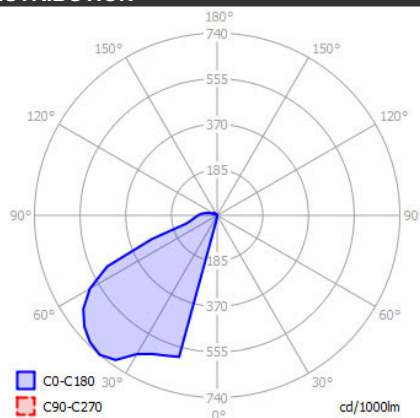

LIGHT DISTRIBUTION