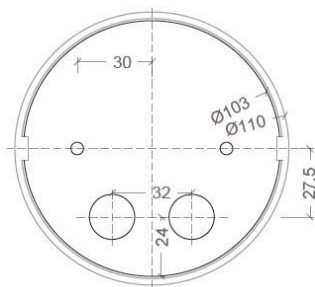

OPTIONS / OPTIONAL ACCESSORIES

Colours

MOUNTING DIMENSIONS