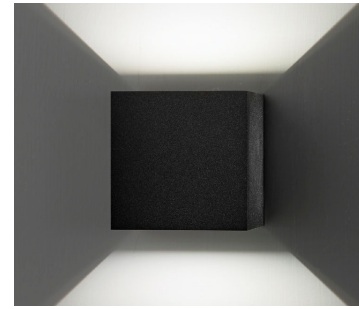

SECRET

SPECIFICATIONS

MOUNTING		WALL
POWER	[W]	2x3
LAMP		built-in LED
LUMINOUS FLUX*	[lm]	2x260
LIGHT COLOUR	[K]	3000
CRI		>90
BEAM ANGLE	[°]	-
AVERAGE LIFETIME	[h]	L80/B50.000
LUMINOUS EFFICACY	[lm/W]	86
POWER SUPPLY	[V] [A]	220-240V AC 50/60 Hz
LED-DRIVER		INCLUDED
DIMMING		PHASE DIM
THROUGH-WIRING		NO
MATERIAL		ALUMINUM
INGRESS PROTECTION		IP54
PROTECTION CLASS		I
NET WEIGHT	[kg]	0,92
GROSS WEIGHT	[kg]	0,95
COLOUR (HOUSING)		WHITE ~RAL9003
COLOUR (HOUSING)		BLACK ~RAL9005
COLOUR (HOUSING)		GREY ~RAL9006
COLOUR (HOUSING)		ALU anodized

LIGHT DISTRIBUTION

*Luminous flux values are nominal LED data at a operating temperature of 25° C

OPTIONS / OPTIONAL ACCESSORIES

Colours

MOUNTING DIMENSIONS

FIXTURE DIMENSIONS

DLS LIGHTING

www.dslighting.com