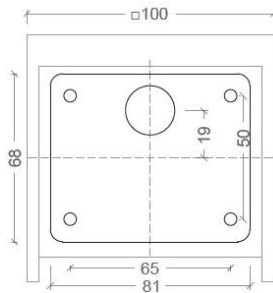

SECRET

SPECIFICATIONS

MOUNTING		WALL
POWER	[W]	2x3
LAMP		built-in LED
LUMINOUS FLUX*	[lm]	2x260
LIGHT COLOUR	[K]	3000
CRI		>90
BEAM ANGLE	[°]	-
AVERAGE LIFETIME	[h]	L80/B50.000
LUMINOUS EFFICACY	[lm/W]	86
POWER SUPPLY	[V] [A]	220-240V AC 50/60 Hz
LED-DRIVER		INCLUDED
DIMMING		PHASE DIM
THROUGH-WIRING		NO
MATERIAL		ALUMINUM
INGRESS PROTECTION		IP54
PROTECTION CLASS		I
NET WEIGHT	[kg]	0,92
GROSS WEIGHT	[kg]	0,95
COLOUR (HOUSING)		WHITE ~RAL9003
COLOUR (HOUSING)		BLACK ~RAL9005
COLOUR (HOUSING)		GREY ~RAL9006
COLOUR (HOUSING)		ALU anodized

LIGHT DISTRIBUTION

*Luminous flux values are nominal LED data at a operating temperature of 25° C

OPTIONS / OPTIONAL ACCESSORIES

Colours

MOUNTING DIMENSIONS

FIXTURE DIMENSIONS

DLS LIGHTING

www.dslighting.com