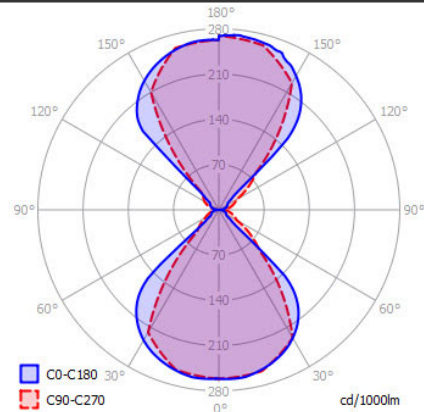

SECRET

SPECIFICATIONS

MOUNTING		WALL
POWER	[W]	2x3
LAMP		built-in LED
LUMINOUS FLUX*	[lm]	2x260
LIGHT COLOUR	[K]	3000
CRI		>90
BEAM ANGLE	[°]	-
AVERAGE LIFETIME	[h]	L80/B50.000
LUMINOUS EFFICACY	[lm/W]	86
POWER SUPPLY	[V] [A]	220-240V AC 50/60 Hz
LED-DRIVER		INCLUDED
DIMMING		PHASE DIM
THROUGH-WIRING		NO
MATERIAL		ALUMINUM
INGRESS PROTECTION		IP54
PROTECTION CLASS		I
NET WEIGHT	[kg]	0,92
GROSS WEIGHT	[kg]	0,95
COLOUR (HOUSING)		WHITE ~RAL9003
COLOUR (HOUSING)		BLACK ~RAL9005
COLOUR (HOUSING)		GREY ~RAL9006
COLOUR (HOUSING)		ALU anodized

LIGHT DISTRIBUTION

*Luminous flux values are nominal LED data at a operating temperature of 25° C

OPTIONS / OPTIONAL ACCESSORIES

Colours

MOUNTING DIMENSIONS

FIXTURE DIMENSIONS

DLS LIGHTING

www.dslighting.com