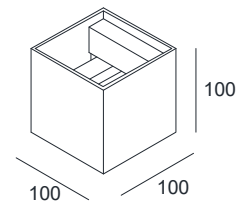

SECRET

SPECIFICATIONS

MOUNTING		WALL
POWER	[W]	2x3
LAMP		built-in LED
LUMINOUS FLUX*	[lm]	2x260
LIGHT COLOUR	[K]	3000
CRI		>90
BEAM ANGLE	[°]	-
AVERAGE LIFETIME	[h]	L80/B50.000
LUMINOUS EFFICACY	[lm/W]	86
POWER SUPPLY	[V] [A]	220-240V AC 50/60 Hz
LED-DRIVER		INCLUDED
DIMMING		PHASE DIM
THROUGH-WIRING		NO
MATERIAL		ALUMINUM
INGRESS PROTECTION		IP54
PROTECTION CLASS		I
NET WEIGHT	[kg]	0,92
GROSS WEIGHT	[kg]	0,95
COLOUR (HOUSING)		WHITE ~RAL9003
COLOUR (HOUSING)		BLACK ~RAL9005
COLOUR (HOUSING)		GREY ~RAL9006
COLOUR (HOUSING)		ALU anodized

LIGHT DISTRIBUTION

*Luminous flux values are nominal LED data at a operating temperature of 25° C

OPTIONS / OPTIONAL ACCESSORIES

Colours

MOUNTING DIMENSIONS

FIXTURE DIMENSIONS

DLS LIGHTING

www.dslighting.com