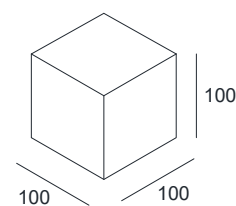

FIXTURE DIMENSIONS

DLS LIGHTING

www.dslighting.com

*DLS
LIGHTING