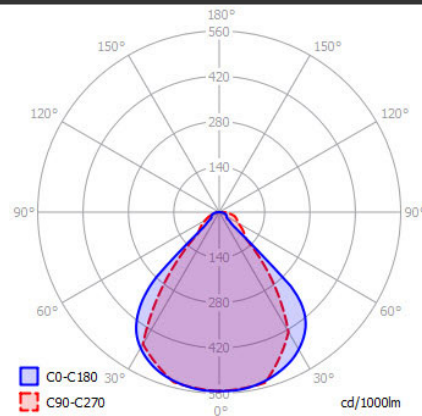

## SPECIFICATIONS

MOUNTING		WALL
POWER	[W]	3
LAMP		built-in LED
LUMINOUS FLUX*	[lm]	260
LIGHT COLOUR	[K]	3000
CRI		>90
BEAM ANGLE	[°]	-
AVERAGE LIFETIME	[h]	L80/B50.000
LUMINOUS EFFICACY	[lm/W]	86
POWER SUPPLY	[V] [A]	220-240V AC 50/60 Hz
LED-DRIVER		INCLUDED
DIMMING		NO
THROUGH-WIRING		NO
MATERIAL		ALUMINUM
INGRESS PROTECTION		IP54
PROTECTION CLASS		I
NET WEIGHT	[kg]	0,92
GROSS WEIGHT	[kg]	0,95
COLOUR (HOUSING)		WHITE ~RAL9003
COLOUR (HOUSING)		BLACK ~RAL9005
COLOUR (HOUSING)		GREY ~RAL9006

## LIGHT DISTRIBUTION

\*Luminous flux values are nominal LED data at a operating temperature of 25° C