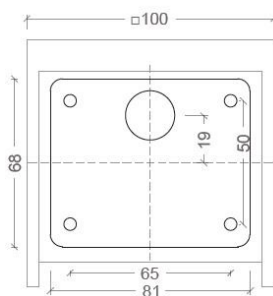

## SPECIFICATIONS

MOUNTING		WALL
POWER	[W]	3
LAMP		built-in LED
LUMINOUS FLUX*	[lm]	260
LIGHT COLOUR	[K]	3000
CRI		>90
BEAM ANGLE	[°]	-
AVERAGE LIFETIME	[h]	L80/B50.000
LUMINOUS EFFICACY	[lm/W]	86
POWER SUPPLY	[V] [A]	220-240V AC 50/60 Hz
LED-DRIVER		INCLUDED
DIMMING		NO
THROUGH-WIRING		NO
MATERIAL		ALUMINUM
INGRESS PROTECTION		IP54
PROTECTION CLASS		I
NET WEIGHT	[kg]	0,92
GROSS WEIGHT	[kg]	0,95
COLOUR (HOUSING)		WHITE ~RAL9003
COLOUR (HOUSING)		BLACK ~RAL9005
COLOUR (HOUSING)		GREY ~RAL9006

## LIGHT DISTRIBUTION

\*Luminous flux values are nominal LED data at a operating temperature of 25° C

## MOUNTING DIMENSIONS