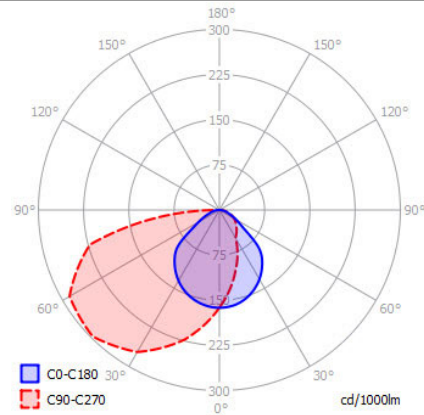

SAXO ON

SPECIFICATIONS

MOUNTING		WALL
POWER	[W]	2
LAMP		built-in LED
LUMINOUS FLUX*	[lm]	185
LIGHT COLOUR	[K]	3000
CRI		>80
BEAM ANGLE	[°]	-
AVERAGE LIFETIME	[h]	L80/B50.000
LUMINOUS EFFICACY	[lm/W]	92
POWER SUPPLY	[V] [A]	220-240V AC 50/60 Hz
LED-DRIVER		INCLUDED
DIMMING		NO
THROUGH-WIRING		NO
MATERIAL		ALUMINUM
INGRESS PROTECTION		IP54
PROTECTION CLASS		I
NET WEIGHT	[kg]	0,34
GROSS WEIGHT	[kg]	0,35
COLOUR (HOUSING)		WHITE ~RAL9003

LIGHT DISTRIBUTION

*Luminous flux values are nominal LED data at a operating temperature of 25° C

OPTIONS / OPTIONAL ACCESSORIES

Colours

white

MOUNTING DIMENSIONS (DRILLING TEMPLATE)

FIXTURE DIMENSIONS

IP54