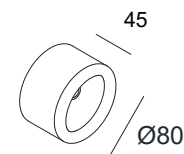

SAXO ON

SPECIFICATIONS

MOUNTING		WALL
POWER	[W]	2
LAMP		built-in LED
LUMINOUS FLUX*	[lm]	185
LIGHT COLOUR	[K]	3000
CRI		>80
BEAM ANGLE	[°]	-
AVERAGE LIFETIME	[h]	L80/B50.000
LUMINOUS EFFICACY	[lm/W]	92
POWER SUPPLY	[V] [A]	220-240V AC 50/60 Hz
LED-DRIVER		INCLUDED
DIMMING		NO
THROUGH-WIRING		NO
MATERIAL		ALUMINUM
INGRESS PROTECTION		IP54
PROTECTION CLASS		I
NET WEIGHT	[kg]	0,34
GROSS WEIGHT	[kg]	0,35
COLOUR (HOUSING)		WHITE ~RAL9003

LIGHT DISTRIBUTION

*Luminous flux values are nominal LED data at a operating temperature of 25° C

OPTIONS / OPTIONAL ACCESSORIES

Colours

white

MOUNTING DIMENSIONS (DRILLING TEMPLATE)

FIXTURE DIMENSIONS

IP54