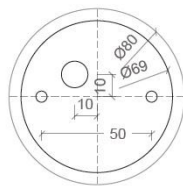

SAXO ON

SPECIFICATIONS

MOUNTING		WALL
POWER	[W]	2
LAMP		built-in LED
LUMINOUS FLUX*	[lm]	185
LIGHT COLOUR	[K]	3000
CRI		>80
BEAM ANGLE	[°]	-
AVERAGE LIFETIME	[h]	L80/B50.000
LUMINOUS EFFICACY	[lm/W]	92
POWER SUPPLY	[V] [A]	220-240V AC 50/60 Hz
LED-DRIVER		INCLUDED
DIMMING		NO
THROUGH-WIRING		NO
MATERIAL		ALUMINUM
INGRESS PROTECTION		IP54
PROTECTION CLASS		I
NET WEIGHT	[kg]	0,34
GROSS WEIGHT	[kg]	0,35
COLOUR (HOUSING)		WHITE ~RAL9003

LIGHT DISTRIBUTION

*Luminous flux values are nominal LED data at a operating temperature of 25° C

OPTIONS / OPTIONAL ACCESSORIES

Colours

white

MOUNTING DIMENSIONS (DRILLING TEMPLATE)

FIXTURE DIMENSIONS

IP54