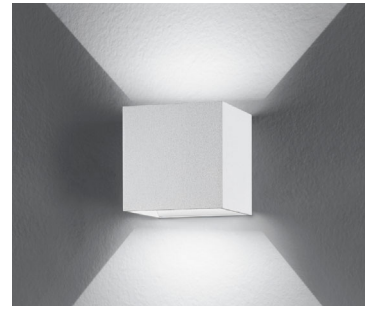

ROY

SPECIFICATIONS

MOUNTING		WALL
POWER	[W]	1xG9 LED / 1x48W halogen
LAMP		NOT INCLUDED
LUMINOUS FLUX*	[lm]	-
LIGHT COLOUR	[K]	-
CRI		-
BEAM ANGLE	[°]	-
AVERAGE LIFETIME	[h]	-
LUMINOUS EFFICACY	[lm/W]	-
POWER SUPPLY	[V] [A]	220-240V AC 50/60 Hz
LED-DRIVER		-
DIMMING		SEE LAMP
THROUGH-WIRING		NO
MATERIAL		ALUMINUM
INGRESS PROTECTION		IP20
PROTECTION CLASS		I
NET WEIGHT	[kg]	0,50
GROSS WEIGHT	[kg]	0,52
COLOUR (HOUSING)		WHITE ~RAL9003
COLOUR (HOUSING)		GREY ~RAL9006

LIGHT DISTRIBUTION

n/a

*Luminous flux values are nominal LED data at a operating temperature of 25° C

OPTIONS / OPTIONAL ACCESSORIES

Colours

white

grey

MOUNTING DIMENSIONS (DRILLING TEMPLATE)