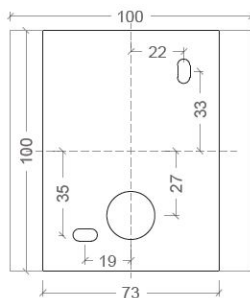

ROY

SPECIFICATIONS

MOUNTING		WALL
POWER	[W]	1xG9 LED / 1x48W halogen
LAMP		NOT INCLUDED
LUMINOUS FLUX*	[lm]	-
LIGHT COLOUR	[K]	-
CRI		-
BEAM ANGLE	[°]	-
AVERAGE LIFETIME	[h]	-
LUMINOUS EFFICACY	[lm/W]	-
POWER SUPPLY	[V] [A]	220-240V AC 50/60 Hz
LED-DRIVER		-
DIMMING		SEE LAMP
THROUGH-WIRING		NO
MATERIAL		ALUMINUM
INGRESS PROTECTION		IP20
PROTECTION CLASS		I
NET WEIGHT	[kg]	0,50
GROSS WEIGHT	[kg]	0,52
COLOUR (HOUSING)		WHITE ~RAL9003
COLOUR (HOUSING)		GREY ~RAL9006

LIGHT DISTRIBUTION

n/a

*Luminous flux values are nominal LED data at a operating temperature of 25° C

OPTIONS / OPTIONAL ACCESSORIES

Colours

white

grey

MOUNTING DIMENSIONS (DRILLING TEMPLATE)

FIXTURE DIMENSIONS

DLS LIGHTING

www.dslighting.com

***DLS**
LIGHTING