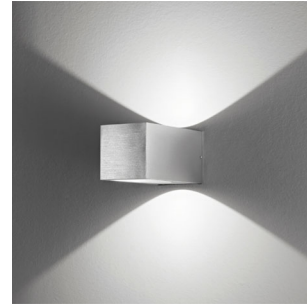

RIO

SPECIFICATIONS

MOUNTING		WALL
POWER	[W]	2x1
LAMP		built-in LED
LUMINOUS FLUX*	[lm]	2x160
LIGHT COLOUR	[K]	3000
CRI		>80
BEAM ANGLE	[°]	-
AVERAGE LIFETIME	[h]	L80/B50.000
LUMINOUS EFFICACY	[lm/W]	160
POWER SUPPLY	[V] [A]	220-240V AC 50/60 Hz
LED-DRIVER		INCLUDED
DIMMING		NO
THROUGH-WIRING		NO
MATERIAL		ALUMINUM
INGRESS PROTECTION		IP54
PROTECTION CLASS		I
NET WEIGHT	[kg]	0,67
GROSS WEIGHT	[kg]	0,70
COLOUR (HOUSING)		ALU

LIGHT DISTRIBUTION

n/a

*Luminous flux values are nominal LED data at a operating temperature of 25° C

OPTIONS / OPTIONAL ACCESSORIES

Colours

alu

MOUNTING DIMENSIONS (DRILLING TEMPLATE)

FIXTURE DIMENSIONS