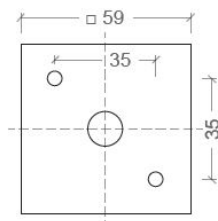

RIO

SPECIFICATIONS

MOUNTING		WALL
POWER	[W]	2x1
LAMP		built-in LED
LUMINOUS FLUX*	[lm]	2x160
LIGHT COLOUR	[K]	3000
CRI		>80
BEAM ANGLE	[°]	-
AVERAGE LIFETIME	[h]	L80/B50.000
LUMINOUS EFFICACY	[lm/W]	160
POWER SUPPLY	[V] [A]	220-240V AC 50/60 Hz
LED-DRIVER		INCLUDED
DIMMING		NO
THROUGH-WIRING		NO
MATERIAL		ALUMINUM
INGRESS PROTECTION		IP54
PROTECTION CLASS		I
NET WEIGHT	[kg]	0,67
GROSS WEIGHT	[kg]	0,70
COLOUR (HOUSING)		ALU

LIGHT DISTRIBUTION

n/a

*Luminous flux values are nominal LED data at a operating temperature of 25° C

OPTIONS / OPTIONAL ACCESSORIES

Colours

alu

MOUNTING DIMENSIONS (DRILLING TEMPLATE)

FIXTURE DIMENSIONS