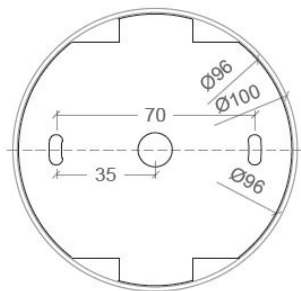

ORBIT 4

SPECIFICATIONS

MOUNTING		CEILING / WALL	
POWER	[W]	7,5	
LAMP		built-in LED	
LUMINOUS FLUX*	[lm]	660	
LIGHT COLOUR	[K]	2700	
CRI		>90	
BEAM ANGLE	[°]	-	
AVERAGE LIFETIME	[h]	L80/B50.000	
LUMINOUS EFFICACY	[lm/W]	88	
POWER SUPPLY	[V] [A]	220-240V AC 50/60 Hz	
LED-DRIVER		INCLUDED	
DIMMING		NO	
THROUGH-WIRING		NO	
MATERIAL		ALUMINUM	
INGRESS PROTECTION		IP20	
PROTECTION CLASS		I	
NET WEIGHT	[kg]	1,43	
GROSS WEIGHT	[kg]	1,45	
COLOUR (HOUSING)		BLACK ~RAL9005	n/a

LIGHT DISTRIBUTION

n/a

*Luminous flux values are nominal LED data at a operating temperature of 25° C

OPTIONS / OPTIONAL ACCESSORIES

Colours

black

MOUNTING DIMENSIONS

FIXTURE DIMENSIONS