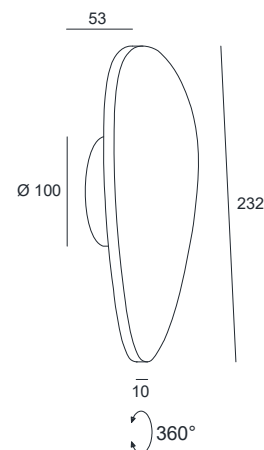

ORBIT 4

SPECIFICATIONS

MOUNTING		CEILING / WALL	
POWER	[W]	7,5	
LAMP		built-in LED	
LUMINOUS FLUX*	[lm]	660	
LIGHT COLOUR	[K]	2700	
CRI		>90	
BEAM ANGLE	[°]	-	
AVERAGE LIFETIME	[h]	L80/B50.000	
LUMINOUS EFFICACY	[lm/W]	88	
POWER SUPPLY	[V] [A]	220-240V AC 50/60 Hz	
LED-DRIVER		INCLUDED	
DIMMING		NO	
THROUGH-WIRING		NO	
MATERIAL		ALUMINUM	
INGRESS PROTECTION		IP20	
PROTECTION CLASS		I	
NET WEIGHT	[kg]	1,43	
GROSS WEIGHT	[kg]	1,45	
COLOUR (HOUSING)		BLACK ~RAL9005	n/a

LIGHT DISTRIBUTION

n/a

*Luminous flux values are nominal LED data at a operating temperature of 25° C

OPTIONS / OPTIONAL ACCESSORIES

Colours

black

MOUNTING DIMENSIONS

FIXTURE DIMENSIONS