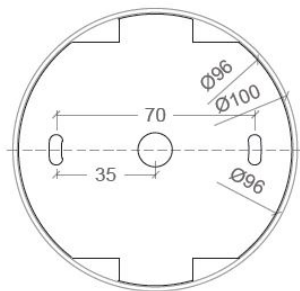

ORBIT 3

SPECIFICATIONS

MOUNTING		CEILING / WALL	
POWER	[W]	7,5	
LAMP		built-in LED	
LUMINOUS FLUX*	[lm]	660	
LIGHT COLOUR	[K]	2700	
CRI		>90	
BEAM ANGLE	[°]	-	
AVERAGE LIFETIME	[h]	L80/B50.000	
LUMINOUS EFFICACY	[lm/W]	88	
POWER SUPPLY	[V] [A]	220-240V AC 50/60 Hz	
LED-DRIVER		INCLUDED	
DIMMING		NO	
THROUGH-WIRING		NO	
MATERIAL		ALUMINUM	
INGRESS PROTECTION		IP20	
PROTECTION CLASS		I	
NET WEIGHT	[kg]	1,23	
GROSS WEIGHT	[kg]	1,25	
COLOUR (HOUSING)		BLACK ~RAL9005	n/a

LIGHT DISTRIBUTION

n/a

*Luminous flux values are nominal LED data at a operating temperature of 25° C

OPTIONS / OPTIONAL ACCESSORIES

Colours

black

MOUNTING DIMENSIONS

FIXTURE DIMENSIONS