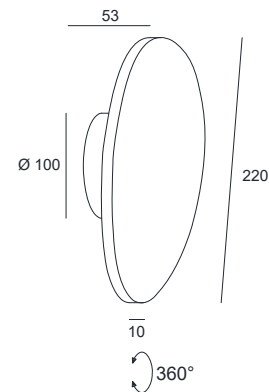

ORBIT 3

SPECIFICATIONS

MOUNTING		CEILING / WALL	
POWER	[W]	7,5	
LAMP		built-in LED	
LUMINOUS FLUX*	[lm]	660	
LIGHT COLOUR	[K]	2700	
CRI		>90	
BEAM ANGLE	[°]	-	
AVERAGE LIFETIME	[h]	L80/B50.000	
LUMINOUS EFFICACY	[lm/W]	88	
POWER SUPPLY	[V] [A]	220-240V AC 50/60 Hz	
LED-DRIVER		INCLUDED	
DIMMING		NO	
THROUGH-WIRING		NO	
MATERIAL		ALUMINUM	
INGRESS PROTECTION		IP20	
PROTECTION CLASS		I	
NET WEIGHT	[kg]	1,23	
GROSS WEIGHT	[kg]	1,25	
COLOUR (HOUSING)		BLACK ~RAL9005	n/a

LIGHT DISTRIBUTION

n/a

*Luminous flux values are nominal LED data at a operating temperature of 25° C

OPTIONS / OPTIONAL ACCESSORIES

Colours

black

MOUNTING DIMENSIONS

FIXTURE DIMENSIONS