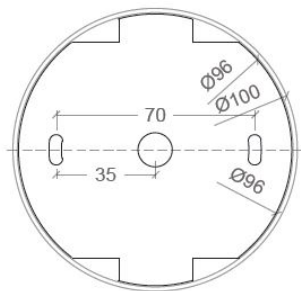

ORBIT 2

SPECIFICATIONS

MOUNTING		CEILING / WALL	
POWER	[W]	7,5	
LAMP		built-in LED	
LUMINOUS FLUX*	[lm]	660	
LIGHT COLOUR	[K]	2700	
CRI		>90	
BEAM ANGLE	[°]	-	
AVERAGE LIFETIME	[h]	L80/B50.000	
LUMINOUS EFFICACY	[lm/W]	88	
POWER SUPPLY	[V] [A]	220-240V AC 50/60 Hz	
LED-DRIVER		INCLUDED	
DIMMING		NO	
THROUGH-WIRING		NO	
MATERIAL		ALUMINUM	
INGRESS PROTECTION		IP20	
PROTECTION CLASS		I	
NET WEIGHT	[kg]	1,62	
GROSS WEIGHT	[kg]	1,65	
COLOUR (HOUSING)		BLACK ~RAL9005	n/a

LIGHT DISTRIBUTION

n/a

*Luminous flux values are nominal LED data at a operating temperature of 25° C

OPTIONS / OPTIONAL ACCESSORIES

Colours

black

MOUNTING DIMENSIONS

FIXTURE DIMENSIONS