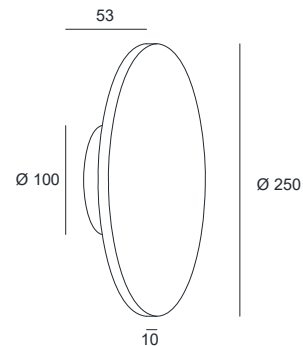

ORBIT 2

SPECIFICATIONS

MOUNTING		CEILING / WALL	
POWER	[W]	7,5	
LAMP		built-in LED	
LUMINOUS FLUX*	[lm]	660	
LIGHT COLOUR	[K]	2700	
CRI		>90	
BEAM ANGLE	[°]	-	
AVERAGE LIFETIME	[h]	L80/B50.000	
LUMINOUS EFFICACY	[lm/W]	88	
POWER SUPPLY	[V] [A]	220-240V AC 50/60 Hz	
LED-DRIVER		INCLUDED	
DIMMING		NO	
THROUGH-WIRING		NO	
MATERIAL		ALUMINUM	
INGRESS PROTECTION		IP20	
PROTECTION CLASS		I	
NET WEIGHT	[kg]	1,62	
GROSS WEIGHT	[kg]	1,65	
COLOUR (HOUSING)		BLACK ~RAL9005	n/a

LIGHT DISTRIBUTION

n/a

*Luminous flux values are nominal LED data at a operating temperature of 25° C

OPTIONS / OPTIONAL ACCESSORIES

Colours

black

MOUNTING DIMENSIONS

FIXTURE DIMENSIONS