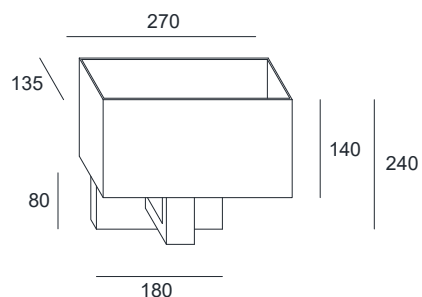

FIXTURE DIMENSIONS

DLS LIGHTING

www.dslighting.com

*DLS
LIGHTING