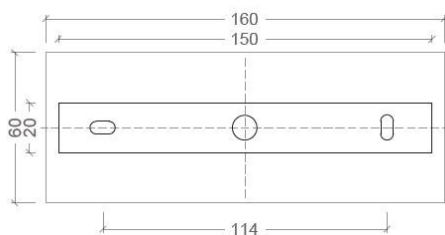

MOUNTING DIMENSIONS