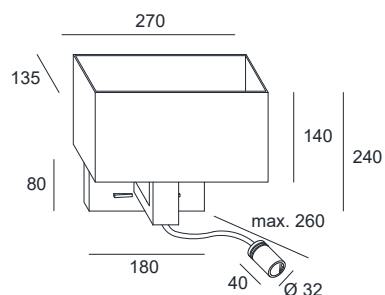

FIXTURE DIMENSIONS

DLS LIGHTING

www.dslighting.com

*DLS
LIGHTING