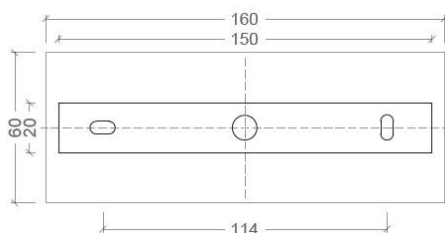

## SPECIFICATIONS

MOUNTING		WALL
POWER	[W]	1xE27 LED / 1x1W LED
LAMP		E27 NOT INCLUDED
LUMINOUS FLUX*	[lm]	95
LIGHT COLOUR	[K]	-
CRI		>80(1W LED)
BEAM ANGLE	[°]	40
AVERAGE LIFETIME	[h]	L80/B50.000
LUMINOUS EFFICACY	[lm/W]	95
POWER SUPPLY	[V] [A]	220-240V AC 50/60 Hz
LED-DRIVER		-
DIMMING		NO
THROUGH-WIRING		NO
MATERIAL		ALUMINUM
INGRESS PROTECTION		IP20
PROTECTION CLASS		I
NET WEIGHT	[kg]	1,35
GROSS WEIGHT	[kg]	1,40
COLOUR (HOUSING)		CHROME, CREME SHADE

## MOUNTING DIMENSIONS