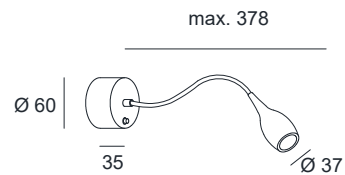

FIXTURE DIMENSIONS

DLS LIGHTING

www.dslighting.com

*DLS
LIGHTING