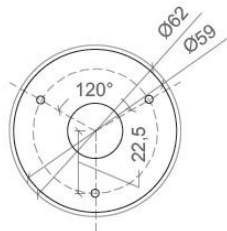

MOUNTING DIMENSIONS