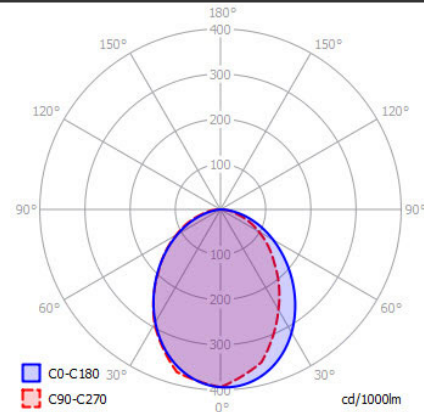

## SPECIFICATIONS

MOUNTING		WALL
POWER	[W]	4
LAMP		built-in LED
LUMINOUS FLUX*	[lm]	420
LIGHT COLOUR	[K]	3000
CRI		>90
BEAM ANGLE	[°]	-
AVERAGE LIFETIME	[h]	L80/B50.000
LUMINOUS EFFICACY	[lm/W]	105
POWER SUPPLY	[V] [A]	220-240V AC 50/60 Hz
LED-DRIVER		INCLUDED
DIMMING		NO
THROUGH-WIRING		NO
MATERIAL		ALUMINUM
INGRESS PROTECTION		IP54
PROTECTION CLASS		I
NET WEIGHT	[kg]	0,29
GROSS WEIGHT	[kg]	0,30
COLOUR (HOUSING)		WHITE ~RAL9003
COLOUR (HOUSING)		BLACK ~RAL9005

## LIGHT DISTRIBUTION

\*Luminous flux values are nominal LED data at a operating temperature of 25° C