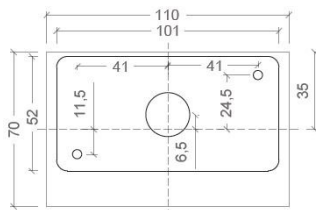

## SPECIFICATIONS

MOUNTING		WALL
POWER	[W]	4
LAMP		built-in LED
LUMINOUS FLUX*	[lm]	420
LIGHT COLOUR	[K]	3000
CRI		>90
BEAM ANGLE	[°]	-
AVERAGE LIFETIME	[h]	L80/B50.000
LUMINOUS EFFICACY	[lm/W]	105
POWER SUPPLY	[V] [A]	220-240V AC 50/60 Hz
LED-DRIVER		INCLUDED
DIMMING		NO
THROUGH-WIRING		NO
MATERIAL		ALUMINUM
INGRESS PROTECTION		IP54
PROTECTION CLASS		I
NET WEIGHT	[kg]	0,29
GROSS WEIGHT	[kg]	0,30
COLOUR (HOUSING)		WHITE ~RAL9003
COLOUR (HOUSING)		BLACK ~RAL9005

## MOUNTING DIMENSIONS (DRILLING TEMPLATE)