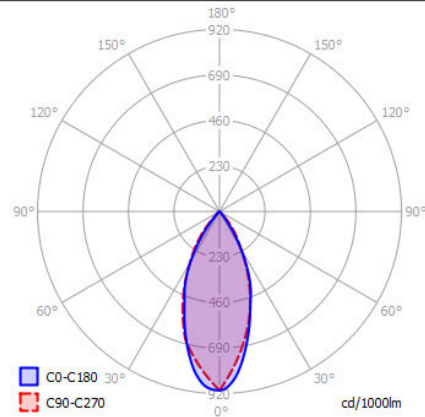

CAPRI

SPECIFICATIONS

MOUNTING		WALL
POWER	[W]	4
LAMP		built-in AC LED
LUMINOUS FLUX*	[lm]	305
LIGHT COLOUR	[K]	2700
CRI		>90
BEAM ANGLE	[°]	40
AVERAGE LIFETIME	[h]	L80/B50.000
LUMINOUS EFFICACY	[lm/W]	76
POWER SUPPLY	[V] [A]	220-240V AC 50/60 Hz
LED-DRIVER		-
DIMMING		NO
THROUGH-WIRING		YES
MATERIAL		ALUMINUM
INGRESS PROTECTION		IP20
PROTECTION CLASS		I
NET WEIGHT	[kg]	0,52
GROSS WEIGHT	[kg]	0,55
COLOUR (HOUSING)		WHITE ~RAL9003
COLOUR (HOUSING)		BLACK ~RAL9005

LIGHT DISTRIBUTION

40°

*Luminous flux values are nominal LED data at a operating temperature of 25° C

OPTIONS / OPTIONAL ACCESSORIES

Colours

white

black

MOUNTING DIMENSIONS