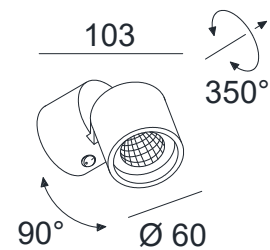

FIXTURE DIMENSIONS

DLS LIGHTING

www.dslighting.com

*DLS
LIGHTING