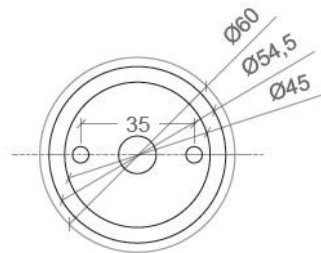

CAPRI

SPECIFICATIONS

MOUNTING		WALL
POWER	[W]	4
LAMP		built-in AC LED
LUMINOUS FLUX*	[lm]	305
LIGHT COLOUR	[K]	2700
CRI		>90
BEAM ANGLE	[°]	40
AVERAGE LIFETIME	[h]	L80/B50.000
LUMINOUS EFFICACY	[lm/W]	76
POWER SUPPLY	[V] [A]	220-240V AC 50/60 Hz
LED-DRIVER		-
DIMMING		NO
THROUGH-WIRING		YES
MATERIAL		ALUMINUM
INGRESS PROTECTION		IP20
PROTECTION CLASS		I
NET WEIGHT	[kg]	0,52
GROSS WEIGHT	[kg]	0,55
COLOUR (HOUSING)		WHITE ~RAL9003
COLOUR (HOUSING)		BLACK ~RAL9005

LIGHT DISTRIBUTION

40°

*Luminous flux values are nominal LED data at a operating temperature of 25° C

OPTIONS / OPTIONAL ACCESSORIES

Colours

white

black

MOUNTING DIMENSIONS