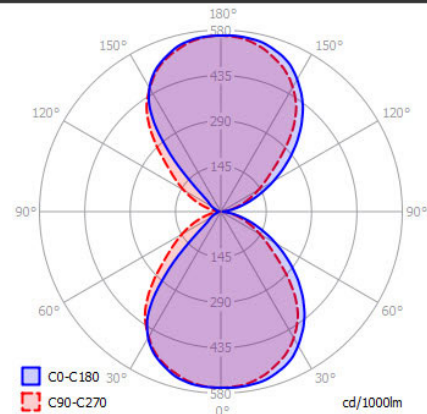

BRICK 15 LED

SPECIFICATIONS

MOUNTING		WALL
POWER	[W]	9
LAMP		built-in LED
LUMINOUS FLUX*	[lm]	1080
LIGHT COLOUR	[K]	2700
CRI		>90
BEAM ANGLE	[°]	-
AVERAGE LIFETIME	[h]	L80/B50.000
LUMINOUS EFFICACY	[lm/W]	106
POWER SUPPLY	[V] [A]	220-240V AC 50/60 Hz
LED-DRIVER		INCLUDED
DIMMING		PHASE DIM
THROUGH-WIRING		NO
MATERIAL		ALUMINUM
INGRESS PROTECTION		IP20
PROTECTION CLASS		I
NET WEIGHT	[kg]	1,05
GROSS WEIGHT	[kg]	1,10
COLOUR (HOUSING)		WHITE ~RAL9003
COLOUR (HOUSING)		CHROME

LIGHT DISTRIBUTION

*Luminous flux values are nominal LED data at a operating temperature of 25° C

OPTIONS / OPTIONAL ACCESSORIES

Colours

MOUNTING DIMENSIONS

FIXTURE DIMENSIONS

DLS LIGHTING

www.dslighting.com