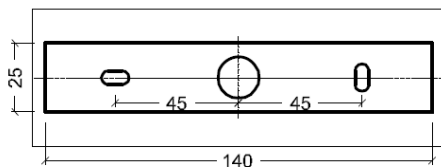

BRICK 15 LED

SPECIFICATIONS

MOUNTING		WALL
POWER	[W]	9
LAMP		built-in LED
LUMINOUS FLUX*	[lm]	1080
LIGHT COLOUR	[K]	2700
CRI		>90
BEAM ANGLE	[°]	-
AVERAGE LIFETIME	[h]	L80/B50.000
LUMINOUS EFFICACY	[lm/W]	106
POWER SUPPLY	[V] [A]	220-240V AC 50/60 Hz
LED-DRIVER		INCLUDED
DIMMING		PHASE DIM
THROUGH-WIRING		NO
MATERIAL		ALUMINUM
INGRESS PROTECTION		IP20
PROTECTION CLASS		I
NET WEIGHT	[kg]	1,05
GROSS WEIGHT	[kg]	1,10
COLOUR (HOUSING)		WHITE ~RAL9003
COLOUR (HOUSING)		CHROME

LIGHT DISTRIBUTION

*Luminous flux values are nominal LED data at a operating temperature of 25° C

OPTIONS / OPTIONAL ACCESSORIES

Colours

MOUNTING DIMENSIONS

FIXTURE DIMENSIONS

DLS LIGHTING

www.dslighting.com

***DLS**
LIGHTING

BRICK 15 G9

SPECIFICATIONS

MOUNTING		WALL
POWER	[W]	1xG9 LED / 1x48W halogen
LAMP		NOT INCLUDED
LUMINOUS FLUX*	[lm]	-
LIGHT COLOUR	[K]	-
CRI		-
BEAM ANGLE	[°]	-
AVERAGE LIFETIME	[h]	-
LUMINOUS EFFICACY	[lm/W]	-
POWER SUPPLY	[V] [A]	220-240V AC 50/60 Hz
LED-DRIVER		-
DIMMING		SEE LAMP
THROUGH-WIRING		NO
MATERIAL		ALUMINUM
INGRESS PROTECTION		IP20
PROTECTION CLASS		I
NET WEIGHT	[kg]	0,90
GROSS WEIGHT	[kg]	0,95
COLOUR (HOUSING)		WHITE ~RAL9003
COLOUR (HOUSING)		GREY ~RAL9006
COLOUR (HOUSING)		CHROME