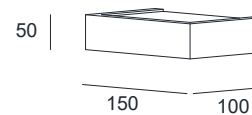

BRICK 15 LED

SPECIFICATIONS

MOUNTING		WALL
POWER	[W]	9
LAMP		built-in LED
LUMINOUS FLUX*	[lm]	1080
LIGHT COLOUR	[K]	2700
CRI		>90
BEAM ANGLE	[°]	-
AVERAGE LIFETIME	[h]	L80/B50.000
LUMINOUS EFFICACY	[lm/W]	106
POWER SUPPLY	[V] [A]	220-240V AC 50/60 Hz
LED-DRIVER		INCLUDED
DIMMING		PHASE DIM
THROUGH-WIRING		NO
MATERIAL		ALUMINUM
INGRESS PROTECTION		IP20
PROTECTION CLASS		I
NET WEIGHT	[kg]	1,05
GROSS WEIGHT	[kg]	1,10
COLOUR (HOUSING)		WHITE ~RAL9003
COLOUR (HOUSING)		CHROME

LIGHT DISTRIBUTION

*Luminous flux values are nominal LED data at a operating temperature of 25° C

OPTIONS / OPTIONAL ACCESSORIES

Colours

MOUNTING DIMENSIONS

FIXTURE DIMENSIONS

DLS LIGHTING

www.dslighting.com