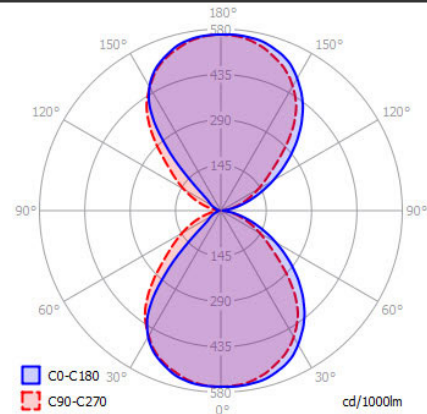

BRICK 15 LED

SPECIFICATIONS

MOUNTING		WALL
POWER	[W]	9
LAMP		built-in LED
LUMINOUS FLUX*	[lm]	1080
LIGHT COLOUR	[K]	2700
CRI		>90
BEAM ANGLE	[°]	-
AVERAGE LIFETIME	[h]	L80/B50.000
LUMINOUS EFFICACY	[lm/W]	106
POWER SUPPLY	[V] [A]	220-240V AC 50/60 Hz
LED-DRIVER		INCLUDED
DIMMING		PHASE DIM
THROUGH-WIRING		NO
MATERIAL		ALUMINUM
INGRESS PROTECTION		IP20
PROTECTION CLASS		I
NET WEIGHT	[kg]	1,05
GROSS WEIGHT	[kg]	1,10
COLOUR (HOUSING)		WHITE ~RAL9003
COLOUR (HOUSING)		CHROME

LIGHT DISTRIBUTION

*Luminous flux values are nominal LED data at a operating temperature of 25° C

OPTIONS / OPTIONAL ACCESSORIES

Colours

MOUNTING DIMENSIONS

FIXTURE DIMENSIONS

DLS LIGHTING

www.dslighting.com

***DLS**
LIGHTING

BRICK 15 G9

SPECIFICATIONS

MOUNTING		WALL
POWER	[W]	1xG9 LED / 1x48W halogen
LAMP		NOT INCLUDED
LUMINOUS FLUX*	[lm]	-
LIGHT COLOUR	[K]	-
CRI		-
BEAM ANGLE	[°]	-
AVERAGE LIFETIME	[h]	-
LUMINOUS EFFICACY	[lm/W]	-
POWER SUPPLY	[V] [A]	220-240V AC 50/60 Hz
LED-DRIVER		-
DIMMING		SEE LAMP
THROUGH-WIRING		NO
MATERIAL		ALUMINUM
INGRESS PROTECTION		IP20
PROTECTION CLASS		I
NET WEIGHT	[kg]	0,90
GROSS WEIGHT	[kg]	0,95
COLOUR (HOUSING)		WHITE ~RAL9003
COLOUR (HOUSING)		GREY ~RAL9006
COLOUR (HOUSING)		CHROME