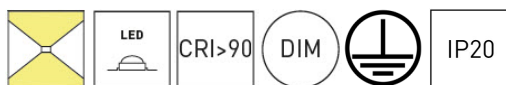

BRICK 15 LED

SPECIFICATIONS

MOUNTING		WALL
POWER	[W]	9
LAMP		built-in LED
LUMINOUS FLUX*	[lm]	1080
LIGHT COLOUR	[K]	2700
CRI		>90
BEAM ANGLE	[°]	-
AVERAGE LIFETIME	[h]	L80/B50.000
LUMINOUS EFFICACY	[lm/W]	106
POWER SUPPLY	[V] [A]	220-240V AC 50/60 Hz
LED-DRIVER		INCLUDED
DIMMING		PHASE DIM
THROUGH-WIRING		NO
MATERIAL		ALUMINUM
INGRESS PROTECTION		IP20
PROTECTION CLASS		I
NET WEIGHT	[kg]	1,05
GROSS WEIGHT	[kg]	1,10
COLOUR (HOUSING)		WHITE ~RAL9003
COLOUR (HOUSING)		CHROME

LIGHT DISTRIBUTION

*Luminous flux values are nominal LED data at a operating temperature of 25° C

OPTIONS / OPTIONAL ACCESSORIES

Colours

MOUNTING DIMENSIONS

FIXTURE DIMENSIONS

DLS LIGHTING

www.dslighting.com

***DLS**
LIGHTING

BRICK 15 G9

SPECIFICATIONS

MOUNTING		WALL
POWER	[W]	1xG9 LED / 1x48W halogen
LAMP		NOT INCLUDED
LUMINOUS FLUX*	[lm]	-
LIGHT COLOUR	[K]	-
CRI		-
BEAM ANGLE	[°]	-
AVERAGE LIFETIME	[h]	-
LUMINOUS EFFICACY	[lm/W]	-
POWER SUPPLY	[V] [A]	220-240V AC 50/60 Hz
LED-DRIVER		-
DIMMING		SEE LAMP
THROUGH-WIRING		NO
MATERIAL		ALUMINUM
INGRESS PROTECTION		IP20
PROTECTION CLASS		I
NET WEIGHT	[kg]	0,90
GROSS WEIGHT	[kg]	0,95
COLOUR (HOUSING)		WHITE ~RAL9003
COLOUR (HOUSING)		GREY ~RAL9006
COLOUR (HOUSING)		CHROME