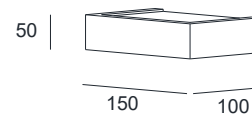

BRICK 15 LED

SPECIFICATIONS

MOUNTING		WALL
POWER	[W]	9
LAMP		built-in LED
LUMINOUS FLUX*	[lm]	1080
LIGHT COLOUR	[K]	2700
CRI		>90
BEAM ANGLE	[°]	-
AVERAGE LIFETIME	[h]	L80/B50.000
LUMINOUS EFFICACY	[lm/W]	106
POWER SUPPLY	[V] [A]	220-240V AC 50/60 Hz
LED-DRIVER		INCLUDED
DIMMING		PHASE DIM
THROUGH-WIRING		NO
MATERIAL		ALUMINUM
INGRESS PROTECTION		IP20
PROTECTION CLASS		I
NET WEIGHT	[kg]	1,05
GROSS WEIGHT	[kg]	1,10
COLOUR (HOUSING)		WHITE ~RAL9003
COLOUR (HOUSING)		CHROME

LIGHT DISTRIBUTION

*Luminous flux values are nominal LED data at a operating temperature of 25° C

OPTIONS / OPTIONAL ACCESSORIES

Colours

MOUNTING DIMENSIONS

FIXTURE DIMENSIONS

DLS LIGHTING

www.dslighting.com