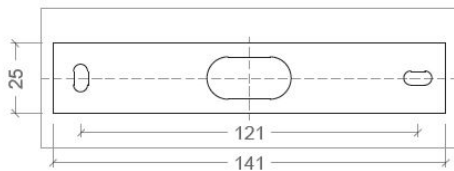

BRICK 15 LED

SPECIFICATIONS

MOUNTING		WALL
POWER	[W]	9
LAMP		built-in LED
LUMINOUS FLUX*	[lm]	1080
LIGHT COLOUR	[K]	2700
CRI		>90
BEAM ANGLE	[°]	-
AVERAGE LIFETIME	[h]	L80/B50.000
LUMINOUS EFFICACY	[lm/W]	106
POWER SUPPLY	[V] [A]	220-240V AC 50/60 Hz
LED-DRIVER		INCLUDED
DIMMING		PHASE DIM
THROUGH-WIRING		NO
MATERIAL		ALUMINUM
INGRESS PROTECTION		IP20
PROTECTION CLASS		I
NET WEIGHT	[kg]	1,05
GROSS WEIGHT	[kg]	1,10
COLOUR (HOUSING)		WHITE ~RAL9003
COLOUR (HOUSING)		CHROME

LIGHT DISTRIBUTION

*Luminous flux values are nominal LED data at a operating temperature of 25° C

OPTIONS / OPTIONAL ACCESSORIES

Colours

MOUNTING DIMENSIONS

FIXTURE DIMENSIONS

DLS LIGHTING

www.dslighting.com