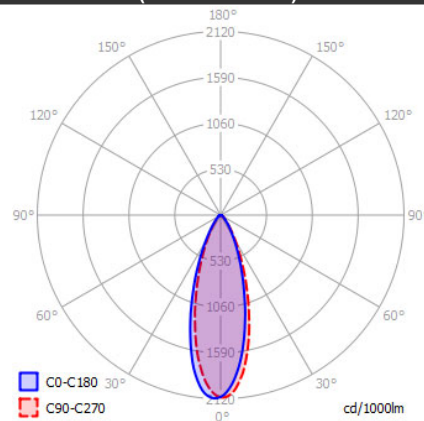

STYLE Q

SPECIFICATIONS

MOUNTING		CEILING / WALL
POWER	[W]	1xGU10 LED
LAMP		NOT INCLUDED
LUMINOUS FLUX*	[lm]	-
LIGHT COLOUR	[K]	-
CRI		-
BEAM ANGLE	[°]	-
AVERAGE LIFETIME	[h]	-
LUMINOUS EFFICACY	[lm/W]	-
POWER SUPPLY	[V] [A]	220-240V AC 50/60 Hz
LED-DRIVER		-
DIMMING		SEE LAMP
THROUGH-WIRING		-
MATERIAL		ALUMINUM
INGRESS PROTECTION		IP20
PROTECTION CLASS		I
NET WEIGHT	[kg]	0,43
GROSS WEIGHT	[kg]	0,45
COLOUR (HOUSING)		WHITE ~RAL9003
COLOUR (HOUSING)		ALUMINUM

LIGHT DISTRIBUTION(OSRAM LAMP)

36°

*Luminous flux values are nominal LED data at a operating temperature of 25° C

OPTIONS / OPTIONAL ACCESSORIES

MOUNTING PLATE white or alu

Colours

MOUNTING DIMENSIONS

FIXTURE DIMENSIONS