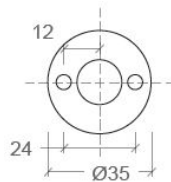

STYLE Q

SPECIFICATIONS

MOUNTING		CEILING / WALL
POWER	[W]	1xGU10 LED
LAMP		NOT INCLUDED
LUMINOUS FLUX*	[lm]	-
LIGHT COLOUR	[K]	-
CRI		-
BEAM ANGLE	[°]	-
AVERAGE LIFETIME	[h]	-
LUMINOUS EFFICACY	[lm/W]	-
POWER SUPPLY	[V] [A]	220-240V AC 50/60 Hz
LED-DRIVER		-
DIMMING		SEE LAMP
THROUGH-WIRING		-
MATERIAL		ALUMINUM
INGRESS PROTECTION		IP20
PROTECTION CLASS		I
NET WEIGHT	[kg]	0,43
GROSS WEIGHT	[kg]	0,45
COLOUR (HOUSING)		WHITE ~RAL9003
COLOUR (HOUSING)		ALUMINUM

LIGHT DISTRIBUTION(OSRAM LAMP)

36°

*Luminous flux values are nominal LED data at a operating temperature of 25° C

OPTIONS / OPTIONAL ACCESSORIES

MOUNTING PLATE white or alu

Colours

MOUNTING DIMENSIONS

FIXTURE DIMENSIONS