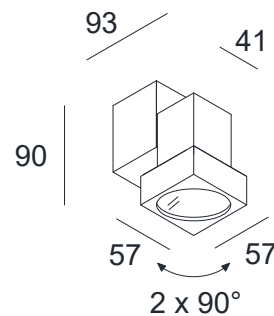

STYLE Q

SPECIFICATIONS

MOUNTING		CEILING / WALL
POWER	[W]	1xGU10 LED
LAMP		NOT INCLUDED
LUMINOUS FLUX*	[lm]	-
LIGHT COLOUR	[K]	-
CRI		-
BEAM ANGLE	[°]	-
AVERAGE LIFETIME	[h]	-
LUMINOUS EFFICACY	[lm/W]	-
POWER SUPPLY	[V] [A]	220-240V AC 50/60 Hz
LED-DRIVER		-
DIMMING		SEE LAMP
THROUGH-WIRING		-
MATERIAL		ALUMINUM
INGRESS PROTECTION		IP20
PROTECTION CLASS		I
NET WEIGHT	[kg]	0,43
GROSS WEIGHT	[kg]	0,45
COLOUR (HOUSING)		WHITE ~RAL9003
COLOUR (HOUSING)		ALUMINUM

LIGHT DISTRIBUTION(OSRAM LAMP)

36°

*Luminous flux values are nominal LED data at a operating temperature of 25° C

OPTIONS / OPTIONAL ACCESSORIES

MOUNTING PLATE white or alu

Colours

MOUNTING DIMENSIONS

FIXTURE DIMENSIONS