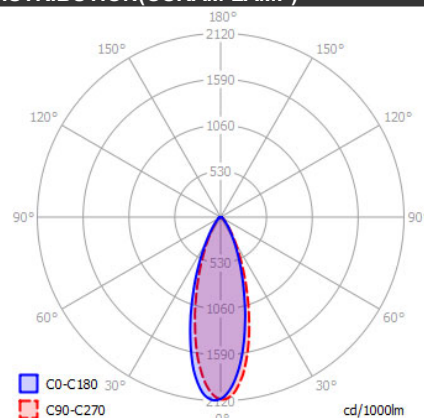

LIGHT DISTRIBUTION(OSRAM LAMP)

36°