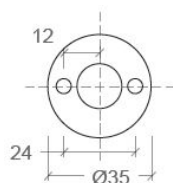

MOUNTING DIMENSIONS