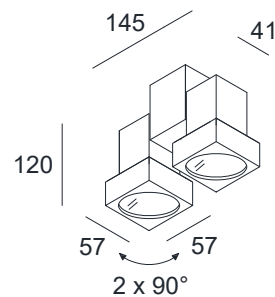

DLS LIGHTING

www.dslighting.com

*DLS
LIGHTING