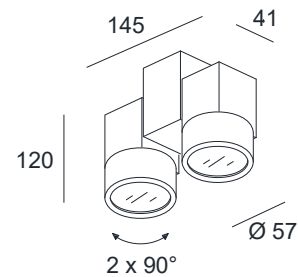

DLS LIGHTING

www.dslighting.com

*DLS
LIGHTING