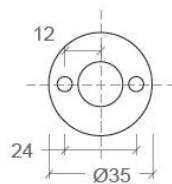

STYLE DUO

SPECIFICATIONS

MOUNTING		CEILING / WALL
POWER	[W]	2xGU10 LED
LAMP		NOT INCLUDED
LUMINOUS FLUX*	[lm]	-
LIGHT COLOUR	[K]	-
CRI		-
BEAM ANGLE	[°]	-
AVERAGE LIFETIME	[h]	-
LUMINOUS EFFICACY	[lm/W]	-
POWER SUPPLY	[V] [A]	220-240V AC 50/60 Hz
LED-DRIVER		-
DIMMING		SEE LAMP
THROUGH-WIRING		-
MATERIAL		ALUMINUM
INGRESS PROTECTION		IP20
PROTECTION CLASS		I
NET WEIGHT	[kg]	0,87
GROSS WEIGHT	[kg]	0,90
COLOUR (HOUSING)		ALUMINUM

LIGHT DISTRIBUTION(OSRAM LAMP)

36°

*Luminous flux values are nominal LED data at a operating temperature of 25° C

OPTIONS / OPTIONAL ACCESSORIES

MOUNTING PLATE alu

Colours

alu

MOUNTING DIMENSIONS