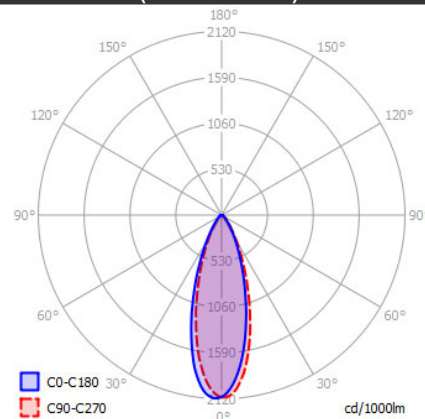

STYLE DUO

SPECIFICATIONS

MOUNTING		CEILING / WALL
POWER	[W]	2xGU10 LED
LAMP		NOT INCLUDED
LUMINOUS FLUX*	[lm]	-
LIGHT COLOUR	[K]	-
CRI		-
BEAM ANGLE	[°]	-
AVERAGE LIFETIME	[h]	-
LUMINOUS EFFICACY	[lm/W]	-
POWER SUPPLY	[V] [A]	220-240V AC 50/60 Hz
LED-DRIVER		-
DIMMING		SEE LAMP
THROUGH-WIRING		-
MATERIAL		ALUMINUM
INGRESS PROTECTION		IP20
PROTECTION CLASS		I
NET WEIGHT	[kg]	0,87
GROSS WEIGHT	[kg]	0,90
COLOUR (HOUSING)		ALUMINUM

LIGHT DISTRIBUTION(OSRAM LAMP)

36°

*Luminous flux values are nominal LED data at a operating temperature of 25° C

OPTIONS / OPTIONAL ACCESSORIES

MOUNTING PLATE alu

Colours

alu

MOUNTING DIMENSIONS