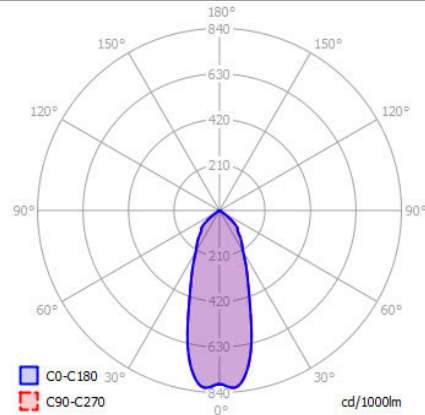

LILLI

SPECIFICATIONS

MOUNTING		CEILING
POWER	[W]	7
LAMP		built-in LED
LUMINOUS FLUX*	[lm]	730
LIGHT COLOUR	[K]	3000
CRI		>90
BEAM ANGLE	[°]	33
AVERAGE LIFETIME	[h]	L80/B50.000
LUMINOUS EFFICACY	[lm/W]	104
POWER SUPPLY	[V] [A]	220-240V AC 50/60 Hz
LED-DRIVER		INCLUDED
DIMMING		ON/OFF or PHASE DIM
THROUGH-WIRING		NO
MATERIAL		ALUMINUM
INGRESS PROTECTION		IP20
PROTECTION CLASS		I
NET WEIGHT	[kg]	0,77
GROSS WEIGHT	[kg]	0,80
COLOUR (HOUSING)		WHITE ~RAL9003

LIGHT DISTRIBUTION

33°

*Luminous flux values are nominal LED data at a operating temperature of 25° C

OPTIONS / OPTIONAL ACCESSORIES

CEILING HOUSING FOR MULTIPLE PEDANTS LP5/ LP7/ LP8/STAR

Colours

white

MOUNTING DIMENSIONS