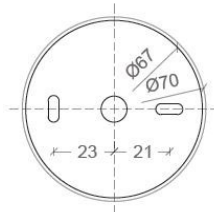

LILLI

SPECIFICATIONS

MOUNTING		CEILING
POWER	[W]	7
LAMP		built-in LED
LUMINOUS FLUX*	[lm]	730
LIGHT COLOUR	[K]	3000
CRI		>90
BEAM ANGLE	[°]	33
AVERAGE LIFETIME	[h]	L80/B50.000
LUMINOUS EFFICACY	[lm/W]	104
POWER SUPPLY	[V] [A]	220-240V AC 50/60 Hz
LED-DRIVER		INCLUDED
DIMMING		ON/OFF or PHASE DIM
THROUGH-WIRING		NO
MATERIAL		ALUMINUM
INGRESS PROTECTION		IP20
PROTECTION CLASS		I
NET WEIGHT	[kg]	0,77
GROSS WEIGHT	[kg]	0,80
COLOUR (HOUSING)		WHITE ~RAL9003

LIGHT DISTRIBUTION

33°

*Luminous flux values are nominal LED data at a operating temperature of 25° C

OPTIONS / OPTIONAL ACCESSORIES

CEILING HOUSING FOR MULTIPLE PEDANTS LP5/ LP7/ LP8/STAR

Colours

white

MOUNTING DIMENSIONS