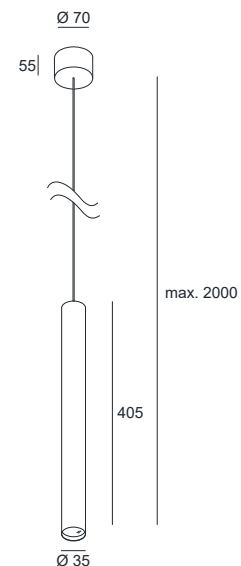

LILLI

SPECIFICATIONS

MOUNTING		CEILING
POWER	[W]	7
LAMP		built-in LED
LUMINOUS FLUX*	[lm]	730
LIGHT COLOUR	[K]	3000
CRI		>90
BEAM ANGLE	[°]	33
AVERAGE LIFETIME	[h]	L80/B50.000
LUMINOUS EFFICACY	[lm/W]	104
POWER SUPPLY	[V] [A]	220-240V AC 50/60 Hz
LED-DRIVER		INCLUDED
DIMMING		ON/OFF or PHASE DIM
THROUGH-WIRING		NO
MATERIAL		ALUMINUM
INGRESS PROTECTION		IP20
PROTECTION CLASS		I
NET WEIGHT	[kg]	0,77
GROSS WEIGHT	[kg]	0,80
COLOUR (HOUSING)		WHITE ~RAL9003

LIGHT DISTRIBUTION

33°

*Luminous flux values are nominal LED data at a operating temperature of 25° C

OPTIONS / OPTIONAL ACCESSORIES

CEILING HOUSING FOR MULTIPLE PEDANTS LP5/ LP7/ LP8/STAR

Colours

white

MOUNTING DIMENSIONS

FIXTURE DIMENSIONS

DLS LIGHTING

www.dslighting.com

***DLS**
LIGHTING