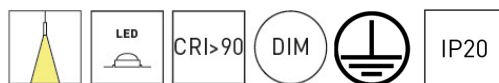

FIXTURE DIMENSIONS

DLS LIGHTING

www.dslighting.com

*DLS
LIGHTING