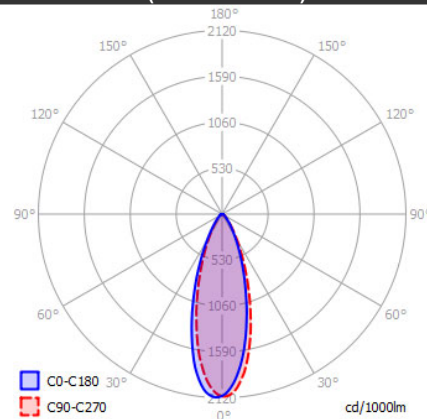

## SPECIFICATIONS

MOUNTING		CEILING
POWER	[W]	3xGU10 LED
LAMP		NOT INCLUDED
LUMINOUS FLUX*	[lm]	-
LIGHT COLOUR	[K]	-
CRI		-
BEAM ANGLE	[°]	-
AVERAGE LIFETIME	[h]	-
LUMINOUS EFFICACY	[lm/W]	-
POWER SUPPLY	[V] [A]	220-240V AC 50/60 Hz
LED-DRIVER		-
DIMMING		SEE LAMP
THROUGH-WIRING		NO
MATERIAL		ALUMINUM
INGRESS PROTECTION		IP20
PROTECTION CLASS		I
NET WEIGHT	[kg]	1,76
GROSS WEIGHT	[kg]	1,80
COLOUR (HOUSING)		WHITE ~RAL9003
COLOUR (HOUSING)		BLACK ~RAL9005

## LIGHT DISTRIBUTION (OSRAM LAMP)

36°

\*Luminous flux values are nominal LED data at a operating temperature of 25° C