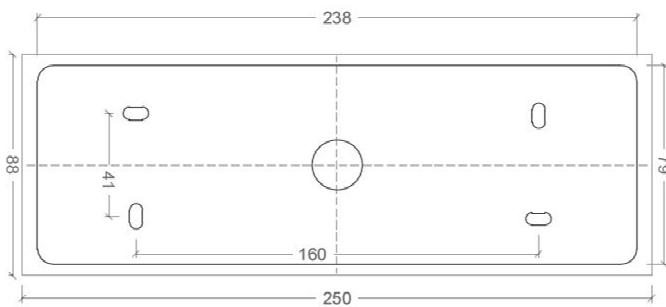

## SPECIFICATIONS

MOUNTING		CEILING
POWER	[W]	3xGU10 LED
LAMP		NOT INCLUDED
LUMINOUS FLUX*	[lm]	-
LIGHT COLOUR	[K]	-
CRI		-
BEAM ANGLE	[°]	-
AVERAGE LIFETIME	[h]	-
LUMINOUS EFFICACY	[lm/W]	-
POWER SUPPLY	[V] [A]	220-240V AC 50/60 Hz
LED-DRIVER		-
DIMMING		SEE LAMP
THROUGH-WIRING		NO
MATERIAL		ALUMINUM
INGRESS PROTECTION		IP20
PROTECTION CLASS		I
NET WEIGHT	[kg]	1,76
GROSS WEIGHT	[kg]	1,80
COLOUR (HOUSING)		WHITE ~RAL9003
COLOUR (HOUSING)		BLACK ~RAL9005

## MOUNTING DIMENSIONS