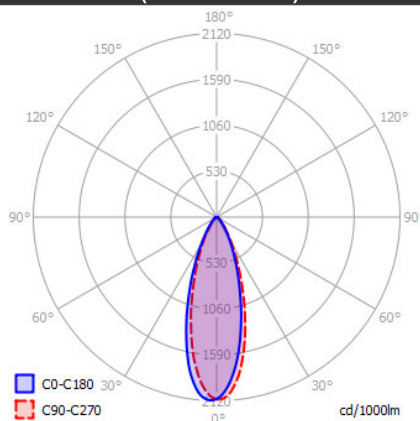

LIGHT DISTRIBUTION (OSRAM LAMP)

36°

OPTIONS / OPTIONAL ACCESSORIES

Colours

MOUNTING DIMENSIONS