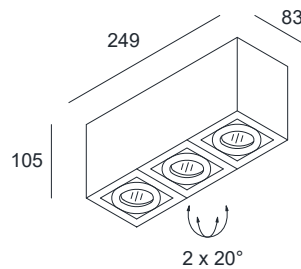

FIXTURE DIMENSIONS

DLS LIGHTING

www.dslighting.com

*DLS
LIGHTING