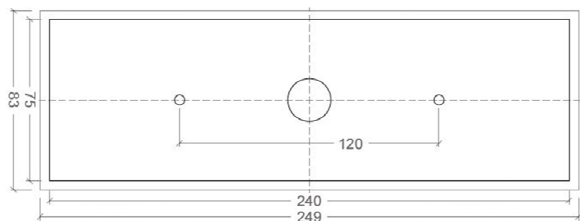

LIGHT BOX 3

SPECIFICATIONS

MOUNTING		CEILING
POWER	[W]	3xGU10 LED
LAMP		NOT INCLUDED
LUMINOUS FLUX*	[lm]	-
LIGHT COLOUR	[K]	-
CRI		-
BEAM ANGLE	[°]	-
AVERAGE LIFETIME	[h]	-
LUMINOUS EFFICACY	[lm/W]	-
POWER SUPPLY	[V] [A]	220-240V AC 50/60 Hz
LED-DRIVER		-
DIMMING		SEE LAMP
THROUGH-WIRING		NO
MATERIAL		ALUMINUM
INGRESS PROTECTION		IP20
PROTECTION CLASS		I
NET WEIGHT	[kg]	1,27
GROSS WEIGHT	[kg]	1,30
COLOUR (HOUSING)		WHITE ~ RAL9003
COLOUR (HOUSING)		BLACK ~ RAL9005
COLOUR (HOUSING)		GREY ~ RAL9006

LIGHT DISTRIBUTION (OSRAM LAMP)

36°

OPTIONS / OPTIONAL ACCESSORIES

Colours

MOUNTING DIMENSIONS

FIXTURE DIMENSIONS

DLS LIGHTING

www.dslighting.com

*DLS
LIGHTING