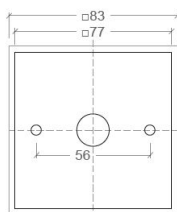

LIGHT BOX 1

SPECIFICATIONS

MOUNTING		CEILING
POWER	[W]	1xGU10 LED
LAMP		NOT INCLUDED
LUMINOUS FLUX*	[lm]	-
LIGHT COLOUR	[K]	-
CRI		-
BEAM ANGLE	[°]	-
AVERAGE LIFETIME	[h]	-
LUMINOUS EFFICACY	[lm/W]	-
POWER SUPPLY	[V] [A]	220-240V AC 50/60 Hz
LED-DRIVER		-
DIMMING		SEE LAMP
THROUGH-WIRING		NO
MATERIAL		ALUMINUM
INGRESS PROTECTION		IP20
PROTECTION CLASS		I
NET WEIGHT	[kg]	0,48
GROSS WEIGHT	[kg]	0,50
COLOUR (HOUSING)		WHITE ~ RAL9003
COLOUR (HOUSING)		BLACK ~ RAL9005
COLOUR (HOUSING)		GREY ~ RAL9006

LIGHT DISTRIBUTION (OSRAM LAMP)

36°

*Luminous flux values are nominal LED data at a operating temperature of 25° C

OPTIONS / OPTIONAL ACCESSORIES

Colours

MOUNTING DIMENSIONS

FIXTURE DIMENSIONS

DLS LIGHTING