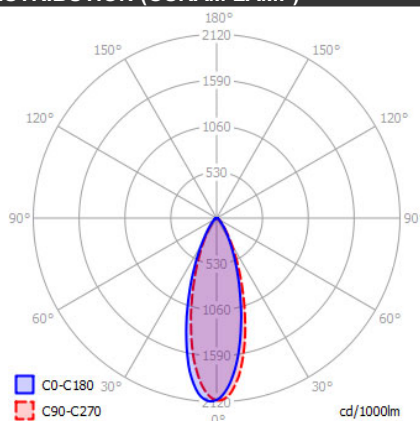

LIGHT BOX 1

SPECIFICATIONS

MOUNTING		CEILING
POWER	[W]	1xGU10 LED
LAMP		NOT INCLUDED
LUMINOUS FLUX*	[lm]	-
LIGHT COLOUR	[K]	-
CRI		-
BEAM ANGLE	[°]	-
AVERAGE LIFETIME	[h]	-
LUMINOUS EFFICACY	[lm/W]	-
POWER SUPPLY	[V] [A]	220-240V AC 50/60 Hz
LED-DRIVER		-
DIMMING		SEE LAMP
THROUGH-WIRING		NO
MATERIAL		ALUMINUM
INGRESS PROTECTION		IP20
PROTECTION CLASS		I
NET WEIGHT	[kg]	0,48
GROSS WEIGHT	[kg]	0,50
COLOUR (HOUSING)		WHITE ~ RAL9003
COLOUR (HOUSING)		BLACK ~ RAL9005
COLOUR (HOUSING)		GREY ~ RAL9006

LIGHT DISTRIBUTION (OSRAM LAMP)

36°

*Luminous flux values are nominal LED data at a operating temperature of 25° C

OPTIONS / OPTIONAL ACCESSORIES

Colours

MOUNTING DIMENSIONS

FIXTURE DIMENSIONS

DLS LIGHTING