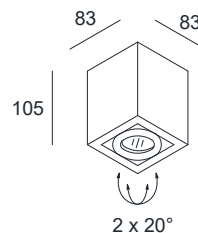

LIGHT BOX 1

SPECIFICATIONS

MOUNTING		CEILING
POWER	[W]	1xGU10 LED
LAMP		NOT INCLUDED
LUMINOUS FLUX*	[lm]	-
LIGHT COLOUR	[K]	-
CRI		-
BEAM ANGLE	[°]	-
AVERAGE LIFETIME	[h]	-
LUMINOUS EFFICACY	[lm/W]	-
POWER SUPPLY	[V] [A]	220-240V AC 50/60 Hz
LED-DRIVER		-
DIMMING		SEE LAMP
THROUGH-WIRING		NO
MATERIAL		ALUMINUM
INGRESS PROTECTION		IP20
PROTECTION CLASS		I
NET WEIGHT	[kg]	0,48
GROSS WEIGHT	[kg]	0,50
COLOUR (HOUSING)		WHITE ~ RAL9003
COLOUR (HOUSING)		BLACK ~ RAL9005
COLOUR (HOUSING)		GREY ~ RAL9006

LIGHT DISTRIBUTION (OSRAM LAMP)

36°

*Luminous flux values are nominal LED data at a operating temperature of 25° C

OPTIONS / OPTIONAL ACCESSORIES

Colours

MOUNTING DIMENSIONS

FIXTURE DIMENSIONS

DLS LIGHTING