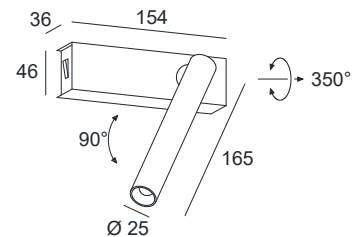

LARA

SPECIFICATIONS

MOUNTING		WALL	
POWER	[W]	7	
LAMP		built-in LED	
LUMINOUS FLUX*	[lm]	590	
LIGHT COLOUR	[K]	2700	
CRI		>90	
BEAM ANGLE	[°]	15	
AVERAGE LIFETIME	[h]	L80/B50.000	
LUMINOUS EFFICACY	[lm/W]	84	
POWER SUPPLY	[V] [A]	220-240V AC 50/60 Hz	
LED-DRIVER		INCLUDED	
DIMMING		NO	
THROUGH-WIRING		NO	
MATERIAL		ALUMINUM	
INGRESS PROTECTION		IP20	
PROTECTION CLASS		I	
NET WEIGHT	[kg]	0,53	
GROSS WEIGHT	[kg]	0,55	
COLOUR (HOUSING)		BLACK ~RAL9005	n/a

LIGHT DISTRIBUTION

n/a

*Luminous flux values are nominal LED data at a operating temperature of 25° C

OPTIONS / OPTIONAL ACCESSORIES

Colours

black

MOUNTING DIMENSIONS (DRILLING TEMPLATE)

FIXTURE DIMENSIONS