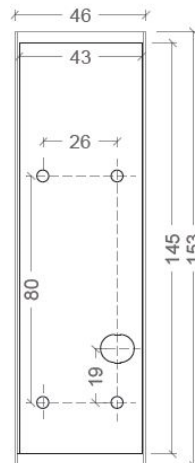

LARA

SPECIFICATIONS

MOUNTING		WALL	
POWER	[W]	7	
LAMP		built-in LED	
LUMINOUS FLUX*	[lm]	590	
LIGHT COLOUR	[K]	2700	
CRI		>90	
BEAM ANGLE	[°]	15	
AVERAGE LIFETIME	[h]	L80/B50.000	
LUMINOUS EFFICACY	[lm/W]	84	
POWER SUPPLY	[V] [A]	220-240V AC 50/60 Hz	
LED-DRIVER		INCLUDED	
DIMMING		NO	
THROUGH-WIRING		NO	
MATERIAL		ALUMINUM	
INGRESS PROTECTION		IP20	
PROTECTION CLASS		I	
NET WEIGHT	[kg]	0,53	
GROSS WEIGHT	[kg]	0,55	
COLOUR (HOUSING)		BLACK ~RAL9005	n/a

LIGHT DISTRIBUTION

n/a

*Luminous flux values are nominal LED data at a operating temperature of 25° C

OPTIONS / OPTIONAL ACCESSORIES

Colours

black

MOUNTING DIMENSIONS (DRILLING TEMPLATE)

FIXTURE DIMENSIONS