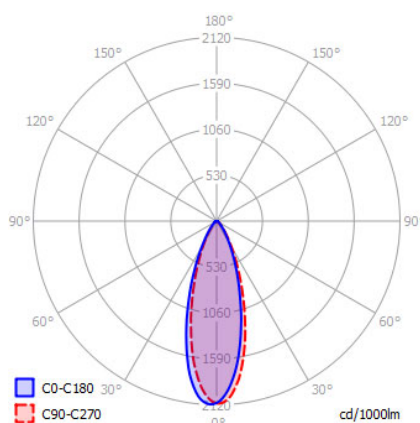

HANGING BALI

SPECIFICATIONS

MOUNTING		CEILING
POWER	[W]	1xGU10 LED
LAMP		NOT INCLUDED
LUMINOUS FLUX*	[lm]	-
LIGHT COLOUR	[K]	-
CRI		-
BEAM ANGLE	[°]	-
AVERAGE LIFETIME	[h]	-
LUMINOUS EFFICACY	[lm/W]	-
POWER SUPPLY	[V] [A]	220-240V AC 50/60 Hz
LED-DRIVER		-
DIMMING		SEE LAMP
THROUGH-WIRING		NO
MATERIAL		ALUMINUM
INGRESS PROTECTION		IP20
PROTECTION CLASS		I
NET WEIGHT	[kg]	1,07
GROSS WEIGHT	[kg]	1,10
COLOUR (HOUSING)		WHITE ~RAL9010
COLOUR (HOUSING)		BLACK ~RAL9004

*Luminous flux values are nominal LED data at a operating temperature of 25° C

LIGHT DISTRIBUTION (OSRAM LAMP)

36°

OPTIONS / OPTIONAL ACCESSORIES

ANTI GLARE RING	GOLD
CEILING HOUSING FOR MULTIPLE PEDANTS LP5/ LP7/ LP8/STAR	