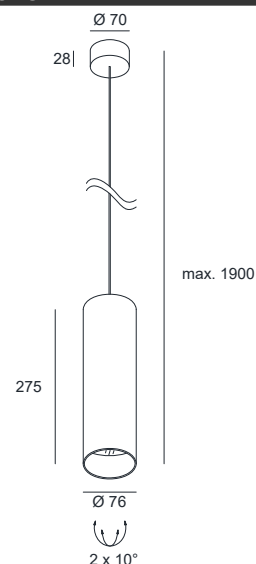

HANGING BALI

SPECIFICATIONS

MOUNTING		CEILING
POWER	[W]	1xGU10 LED
LAMP		NOT INCLUDED
LUMINOUS FLUX*	[lm]	-
LIGHT COLOUR	[K]	-
CRI		-
BEAM ANGLE	[°]	-
AVERAGE LIFETIME	[h]	-
LUMINOUS EFFICACY	[lm/W]	-
POWER SUPPLY	[V] [A]	220-240V AC 50/60 Hz
LED-DRIVER		-
DIMMING		SEE LAMP
THROUGH-WIRING		NO
MATERIAL		ALUMINUM
INGRESS PROTECTION		IP20
PROTECTION CLASS		I
NET WEIGHT	[kg]	1,07
GROSS WEIGHT	[kg]	1,10
COLOUR (HOUSING)		WHITE ~RAL9010
COLOUR (HOUSING)		BLACK ~RAL9004

*Luminous flux values are nominal LED data at a operating temperature of 25° C

LIGHT DISTRIBUTION (OSRAM LAMP)

36°

OPTIONS / OPTIONAL ACCESSORIES

ANTI GLARE RING	GOLD
CEILING HOUSING FOR MULTIPLE PEDANTS LP5/ LP7/ LP8/STAR	

Colours

white/black

white/gold

black/black

black/gold

MOUNTING DIMENSIONS

FIXTURE DIMENSIONS

DLS LIGHTING