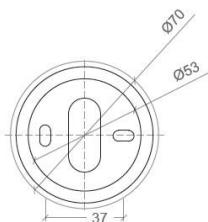

HANGING BALI

SPECIFICATIONS

MOUNTING		CEILING
POWER	[W]	1xGU10 LED
LAMP		NOT INCLUDED
LUMINOUS FLUX*	[lm]	-
LIGHT COLOUR	[K]	-
CRI		-
BEAM ANGLE	[°]	-
AVERAGE LIFETIME	[h]	-
LUMINOUS EFFICACY	[lm/W]	-
POWER SUPPLY	[V] [A]	220-240V AC 50/60 Hz
LED-DRIVER		-
DIMMING		SEE LAMP
THROUGH-WIRING		NO
MATERIAL		ALUMINUM
INGRESS PROTECTION		IP20
PROTECTION CLASS		I
NET WEIGHT	[kg]	1,07
GROSS WEIGHT	[kg]	1,10
COLOUR (HOUSING)		WHITE ~RAL9010
COLOUR (HOUSING)		BLACK ~RAL9004

*Luminous flux values are nominal LED data at a operating temperature of 25° C

LIGHT DISTRIBUTION (OSRAM LAMP)

36°

OPTIONS / OPTIONAL ACCESSORIES

ANTI GLARE RING	GOLD
CEILING HOUSING FOR MULTIPLE PEDANTS LP5/ LP7/ LP8/STAR	

Colours

white/black

white/gold

black/black

black/gold

MOUNTING DIMENSIONS

FIXTURE DIMENSIONS

DLS LIGHTING