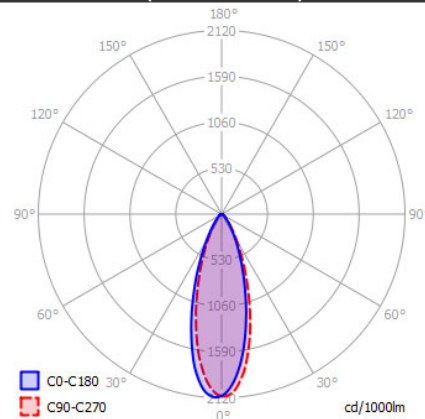

HANGING BALI L

SPECIFICATIONS

MOUNTING		CEILING
POWER	[W]	1xGU10 LED
LAMP		NOT INCLUDED
LUMINOUS FLUX*	[lm]	-
LIGHT COLOUR	[K]	-
CRI		-
BEAM ANGLE	[°]	-
AVERAGE LIFETIME	[h]	-
LUMINOUS EFFICACY	[lm/W]	-
POWER SUPPLY	[V] [A]	220-240V AC 50/60 Hz
LED-DRIVER		-
DIMMING		SEE LAMP
THROUGH-WIRING		NO
MATERIAL		ALUMINUM
INGRESS PROTECTION		IP20
PROTECTION CLASS		I
NET WEIGHT	[kg]	1,27
GROSS WEIGHT	[kg]	1,30
COLOUR (HOUSING)		WHITE ~RAL9010
COLOUR (HOUSING)		BLACK ~RAL9004

LIGHT DISTRIBUTION (OSRAM LAMP)

36°

*Luminous flux values are nominal LED data at a operating temperature of 25° C

OPTIONS / OPTIONAL ACCESSORIES

ANTI GLARE RING	GOLD
CEILING HOUSING FOR MULTIPLE PEDANTS LP5/ LP7/ LP8/STAR	