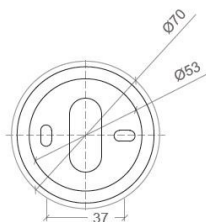

HANGING BALI L

SPECIFICATIONS

MOUNTING		CEILING
POWER	[W]	1xGU10 LED
LAMP		NOT INCLUDED
LUMINOUS FLUX*	[lm]	-
LIGHT COLOUR	[K]	-
CRI		-
BEAM ANGLE	[°]	-
AVERAGE LIFETIME	[h]	-
LUMINOUS EFFICACY	[lm/W]	-
POWER SUPPLY	[V] [A]	220-240V AC 50/60 Hz
LED-DRIVER		-
DIMMING		SEE LAMP
THROUGH-WIRING		NO
MATERIAL		ALUMINUM
INGRESS PROTECTION		IP20
PROTECTION CLASS		I
NET WEIGHT	[kg]	1,27
GROSS WEIGHT	[kg]	1,30
COLOUR (HOUSING)		WHITE ~RAL9010
COLOUR (HOUSING)		BLACK ~RAL9004

LIGHT DISTRIBUTION (OSRAM LAMP)

36°

*Luminous flux values are nominal LED data at a operating temperature of 25° C

OPTIONS / OPTIONAL ACCESSORIES

ANTI GLARE RING	GOLD
CEILING HOUSING FOR MULTIPLE PEDANTS LP5/ LP7/ LP8/STAR	

Colours

white/black

white/gold

black/black

black/gold

MOUNTING DIMENSIONS

FIXTURE DIMENSIONS

DLS LIGHTING