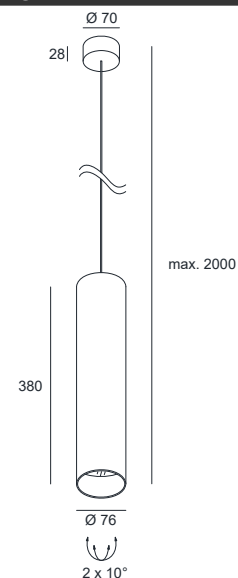

HANGING BALI L

SPECIFICATIONS

MOUNTING		CEILING
POWER	[W]	1xGU10 LED
LAMP		NOT INCLUDED
LUMINOUS FLUX*	[lm]	-
LIGHT COLOUR	[K]	-
CRI		-
BEAM ANGLE	[°]	-
AVERAGE LIFETIME	[h]	-
LUMINOUS EFFICACY	[lm/W]	-
POWER SUPPLY	[V] [A]	220-240V AC 50/60 Hz
LED-DRIVER		-
DIMMING		SEE LAMP
THROUGH-WIRING		NO
MATERIAL		ALUMINUM
INGRESS PROTECTION		IP20
PROTECTION CLASS		I
NET WEIGHT	[kg]	1,27
GROSS WEIGHT	[kg]	1,30
COLOUR (HOUSING)		WHITE ~RAL9010
COLOUR (HOUSING)		BLACK ~RAL9004

LIGHT DISTRIBUTION (OSRAM LAMP)

36°

*Luminous flux values are nominal LED data at a operating temperature of 25° C

OPTIONS / OPTIONAL ACCESSORIES

ANTI GLARE RING	GOLD
CEILING HOUSING FOR MULTIPLE PEDANTS LP5/ LP7/ LP8/STAR	

Colours

white/black

white/gold

black/black

black/gold

MOUNTING DIMENSIONS

FIXTURE DIMENSIONS

DLS LIGHTING