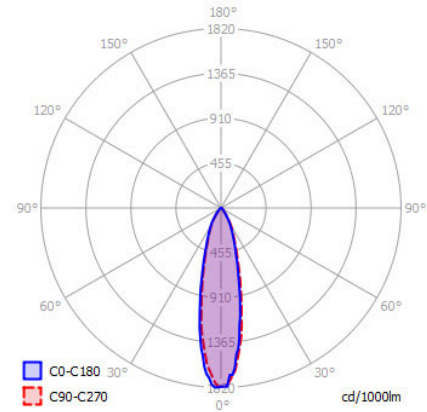

GEO

SPECIFICATIONS

MOUNTING		CEILING / WALL
POWER	[W]	5
LAMP		built-in LED
LUMINOUS FLUX*	[lm]	370
LIGHT COLOUR	[K]	2700
CRI		>90
BEAM ANGLE	[°]	24
AVERAGE LIFETIME	[h]	L80/B50.000
LUMINOUS EFFICACY	[lm/W]	74
POWER SUPPLY	[V] [A]	220-240V AC 50/60 Hz
LED-DRIVER		INCLUDED
DIMMING		NO
THROUGH-WIRING		NO
MATERIAL		ALUMINUM
INGRESS PROTECTION		IP20
PROTECTION CLASS		I
NET WEIGHT	[kg]	0,63
GROSS WEIGHT	[kg]	0,65
COLOUR (HOUSING)		WHITE ~RAL9004
COLOUR (HOUSING)		BLACK ~RAL9016

LIGHT DISTRIBUTION

24°

*Luminous flux values are nominal LED data at a operating temperature of 25° C

OPTIONS / OPTIONAL ACCESSORIES

Colours

MOUNTING DIMENSIONS

FIXTURE DIMENSIONS