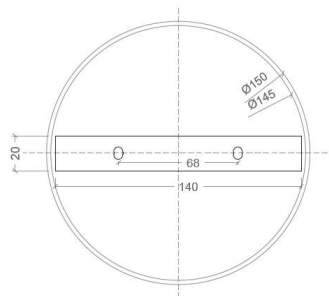

GEO

SPECIFICATIONS

MOUNTING		CEILING / WALL
POWER	[W]	5
LAMP		built-in LED
LUMINOUS FLUX*	[lm]	370
LIGHT COLOUR	[K]	2700
CRI		>90
BEAM ANGLE	[°]	24
AVERAGE LIFETIME	[h]	L80/B50.000
LUMINOUS EFFICACY	[lm/W]	74
POWER SUPPLY	[V] [A]	220-240V AC 50/60 Hz
LED-DRIVER		INCLUDED
DIMMING		NO
THROUGH-WIRING		NO
MATERIAL		ALUMINUM
INGRESS PROTECTION		IP20
PROTECTION CLASS		I
NET WEIGHT	[kg]	0,63
GROSS WEIGHT	[kg]	0,65
COLOUR (HOUSING)		WHITE ~RAL9004
COLOUR (HOUSING)		BLACK ~RAL9016

LIGHT DISTRIBUTION

24°

*Luminous flux values are nominal LED data at a operating temperature of 25° C

OPTIONS / OPTIONAL ACCESSORIES

Colours

MOUNTING DIMENSIONS

FIXTURE DIMENSIONS