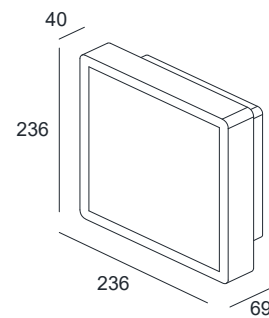

DIVA Q

SPECIFICATIONS

MOUNTING		CEILING / WALL
POWER	[W]	15
LAMP		built-in LED
LUMINOUS FLUX*	[lm]	940
LIGHT COLOUR	[K]	3000
CRI		>80
BEAM ANGLE	[°]	-
AVERAGE LIFETIME	[h]	L80/B50.000
LUMINOUS EFFICACY	[lm/W]	62
POWER SUPPLY	[V] [A]	220-240V AC 50/60 Hz
LED-DRIVER		INCLUDED
DIMMING		NO
THROUGH-WIRING		NO
MATERIAL		ALUMINUM
INGRESS PROTECTION		IP54
PROTECTION CLASS		I
NET WEIGHT	[kg]	1,90
GROSS WEIGHT	[kg]	1,95
COLOUR (HOUSING)		WHITE ~RAL9003

LIGHT DISTRIBUTION

*Luminous flux values are nominal LED data at a operating temperature of 25° C

OPTIONS / OPTIONAL ACCESSORIES

Colours

white

MOUNTING DIMENSIONS

FIXTURE DIMENSIONS

DLS LIGHTING