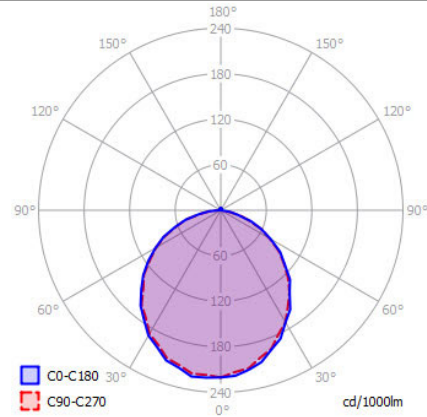

DIVA Q

SPECIFICATIONS

MOUNTING		CEILING / WALL
POWER	[W]	15
LAMP		built-in LED
LUMINOUS FLUX*	[lm]	940
LIGHT COLOUR	[K]	3000
CRI		>80
BEAM ANGLE	[°]	-
AVERAGE LIFETIME	[h]	L80/B50.000
LUMINOUS EFFICACY	[lm/W]	62
POWER SUPPLY	[V] [A]	220-240V AC 50/60 Hz
LED-DRIVER		INCLUDED
DIMMING		NO
THROUGH-WIRING		NO
MATERIAL		ALUMINUM
INGRESS PROTECTION		IP54
PROTECTION CLASS		I
NET WEIGHT	[kg]	1,90
GROSS WEIGHT	[kg]	1,95
COLOUR (HOUSING)		WHITE ~RAL9003

LIGHT DISTRIBUTION

*Luminous flux values are nominal LED data at a operating temperature of 25° C

OPTIONS / OPTIONAL ACCESSORIES

Colours

white

MOUNTING DIMENSIONS

FIXTURE DIMENSIONS

DLS LIGHTING