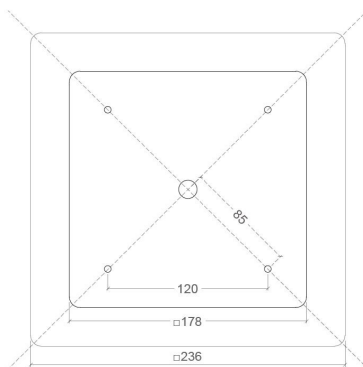

DIVA Q

SPECIFICATIONS

MOUNTING		CEILING / WALL
POWER	[W]	15
LAMP		built-in LED
LUMINOUS FLUX*	[lm]	940
LIGHT COLOUR	[K]	3000
CRI		>80
BEAM ANGLE	[°]	-
AVERAGE LIFETIME	[h]	L80/B50.000
LUMINOUS EFFICACY	[lm/W]	62
POWER SUPPLY	[V] [A]	220-240V AC 50/60 Hz
LED-DRIVER		INCLUDED
DIMMING		NO
THROUGH-WIRING		NO
MATERIAL		ALUMINUM
INGRESS PROTECTION		IP54
PROTECTION CLASS		I
NET WEIGHT	[kg]	1,90
GROSS WEIGHT	[kg]	1,95
COLOUR (HOUSING)		WHITE ~RAL9003

LIGHT DISTRIBUTION

*Luminous flux values are nominal LED data at a operating temperature of 25° C

OPTIONS / OPTIONAL ACCESSORIES

Colours

white

MOUNTING DIMENSIONS

FIXTURE DIMENSIONS

DLS LIGHTING