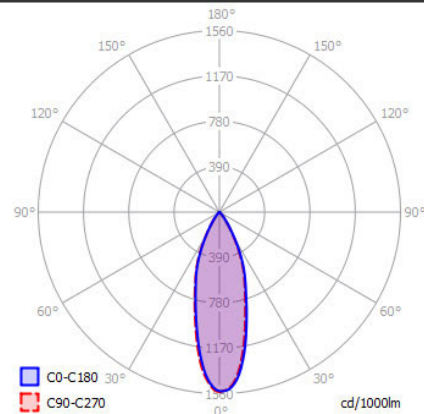

CLIPPO S

SPECIFICATIONS

MOUNTING		CEILING / WALL
POWER	[W]	9,5
LAMP		built-in LED
LUMINOUS FLUX*	[lm]	45-915
LIGHT COLOUR	[K]	1910-3000
CRI		>90
BEAM ANGLE	[°]	34 (default)
AVERAGE LIFETIME	[h]	L80/B50.000
LUMINOUS EFFICACY	[lm/W]	96
POWER SUPPLY	[V] [A]	220-240V AC 50/60 Hz
LED-DRIVER		INCLUDED
DIMMING		PHASE DIM
THROUGH-WIRING		YES
MATERIAL		ALUMINUM
INGRESS PROTECTION		IP20
PROTECTION CLASS		I
NET WEIGHT	[kg]	0,48
GROSS WEIGHT	[kg]	0,50
COLOUR (HOUSING)		WHITE ~RAL9003
COLOUR (HOUSING)		BLACK ~RAL9005

LIGHT DISTRIBUTION

34°

*Luminous flux values are nominal LED data at a operating temperature of 25° C

OPTIONS / OPTIONAL ACCESSORIES

REFLECTOR	[°]	24 / 48
HONEY COMB LOUVER		BLACK
ANTI GLARE RING		GOLD
MOUNTING PLATE		FOR Ø 68 JUNCTION BOXES
DIMMING		DALI (DRIVER EXTERNAL)