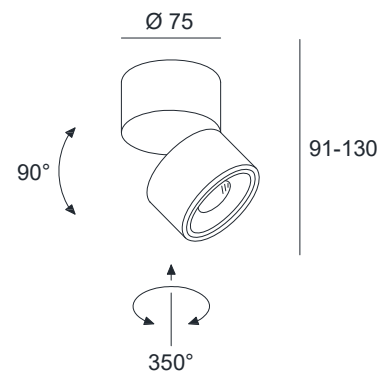

CLIPPO S

SPECIFICATIONS

MOUNTING		CEILING / WALL
POWER	[W]	9,5
LAMP		built-in LED
LUMINOUS FLUX*	[lm]	45-915
LIGHT COLOUR	[K]	1910-3000
CRI		>90
BEAM ANGLE	[°]	34 (default)
AVERAGE LIFETIME	[h]	L80/B50.000
LUMINOUS EFFICACY	[lm/W]	96
POWER SUPPLY	[V] [A]	220-240V AC 50/60 Hz
LED-DRIVER		INCLUDED
DIMMING		PHASE DIM
THROUGH-WIRING		YES
MATERIAL		ALUMINUM
INGRESS PROTECTION		IP20
PROTECTION CLASS		I
NET WEIGHT	[kg]	0,48
GROSS WEIGHT	[kg]	0,50
COLOUR (HOUSING)		WHITE ~RAL9003
COLOUR (HOUSING)		BLACK ~RAL9005

LIGHT DISTRIBUTION

34°

*Luminous flux values are nominal LED data at a operating temperature of 25° C

OPTIONS / OPTIONAL ACCESSORIES

REFLECTOR	[°]	24 / 48
HONEY COMB LOUVER		BLACK
ANTI GLARE RING		GOLD
MOUNTING PLATE		FOR Ø 68 JUNCTION BOXES
DIMMING		DALI (DRIVER EXTERNAL)

Colours

white/white

white/gold

black/black

black/gold

MOUNTING DIMENSIONS

FIXTURE DIMENSIONS

DLS LIGHTING