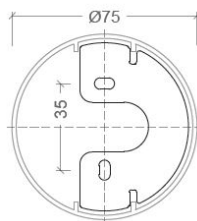

CLIPPO S

SPECIFICATIONS

MOUNTING		CEILING / WALL
POWER	[W]	9,5
LAMP		built-in LED
LUMINOUS FLUX*	[lm]	45-915
LIGHT COLOUR	[K]	1910-3000
CRI		>90
BEAM ANGLE	[°]	34 (default)
AVERAGE LIFETIME	[h]	L80/B50.000
LUMINOUS EFFICACY	[lm/W]	96
POWER SUPPLY	[V] [A]	220-240V AC 50/60 Hz
LED-DRIVER		INCLUDED
DIMMING		PHASE DIM
THROUGH-WIRING		YES
MATERIAL		ALUMINUM
INGRESS PROTECTION		IP20
PROTECTION CLASS		I
NET WEIGHT	[kg]	0,48
GROSS WEIGHT	[kg]	0,50
COLOUR (HOUSING)		WHITE ~RAL9003
COLOUR (HOUSING)		BLACK ~RAL9005

LIGHT DISTRIBUTION

34°

*Luminous flux values are nominal LED data at a operating temperature of 25° C

OPTIONS / OPTIONAL ACCESSORIES

REFLECTOR	[°]	24 / 48
HONEY COMB LOUVER		BLACK
ANTI GLARE RING		GOLD
MOUNTING PLATE		FOR Ø 68 JUNCTION BOXES
DIMMING		DALI (DRIVER EXTERNAL)

Colours

white/white

white/gold

black/black

black/gold

MOUNTING DIMENSIONS

FIXTURE DIMENSIONS

DLS LIGHTING