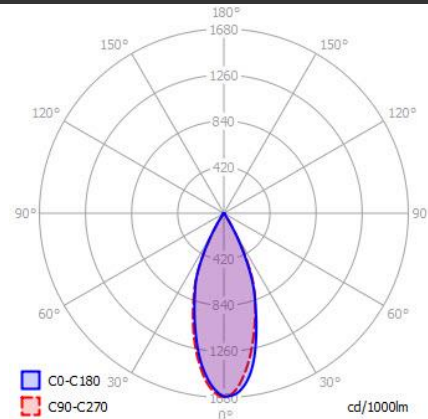

CLIPPO OPTIC

SPECIFICATIONS

MOUNTING		CEILING / WALL
POWER	[W]	10,5
LAMP		built-in LED
LUMINOUS FLUX*	[lm]	35-1240
LIGHT COLOUR	[K]	1800-3000
CRI		>90
BEAM ANGLE	[°]	35 (default)
AVERAGE LIFETIME	[h]	L80/B50.000
LUMINOUS EFFICACY	[lm/W]	118
POWER SUPPLY	[V] [A]	220-240V AC 50/60 Hz
LED-DRIVER		INCLUDED
DIMMING		PHASE DIM
THROUGH-WIRING		YES
MATERIAL		ALUMINUM
INGRESS PROTECTION		IP20
PROTECTION CLASS		I
NET WEIGHT	[kg]	0,83
GROSS WEIGHT	[kg]	0,86
COLOUR (HOUSING)		WHITE ~RAL9003
COLOUR (HOUSING)		BLACK ~RAL9005

LIGHT DISTRIBUTION

35°

*Luminous flux values are nominal LED data at a operating temperature of 25° C

OPTIONS / OPTIONAL ACCESSORIES

REFLECTOR	[°]	24 / 50
-----------	-----	---------

Colours

white

black