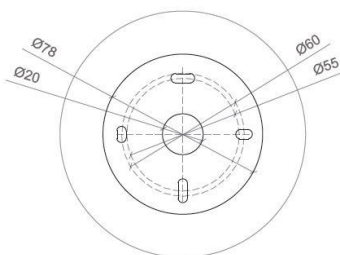

CLIPPO OPTIC

SPECIFICATIONS

MOUNTING		CEILING / WALL
POWER	[W]	10,5
LAMP		built-in LED
LUMINOUS FLUX*	[lm]	35-1240
LIGHT COLOUR	[K]	1800-3000
CRI		>90
BEAM ANGLE	[°]	35 (default)
AVERAGE LIFETIME	[h]	L80/B50.000
LUMINOUS EFFICACY	[lm/W]	118
POWER SUPPLY	[V] [A]	220-240V AC 50/60 Hz
LED-DRIVER		INCLUDED
DIMMING		PHASE DIM
THROUGH-WIRING		YES
MATERIAL		ALUMINUM
INGRESS PROTECTION		IP20
PROTECTION CLASS		I
NET WEIGHT	[kg]	0,83
GROSS WEIGHT	[kg]	0,86
COLOUR (HOUSING)		WHITE ~RAL9003
COLOUR (HOUSING)		BLACK ~RAL9005

LIGHT DISTRIBUTION

35°

*Luminous flux values are nominal LED data at a operating temperature of 25° C

OPTIONS / OPTIONAL ACCESSORIES

REFLECTOR	[°]	24 / 50
-----------	-----	---------

Colours

white

black

MOUNTING DIMENSIONS

FIXTURE DIMENSIONS

DLS LIGHTING

www.dlslighting.com

***DLS**
LIGHTING