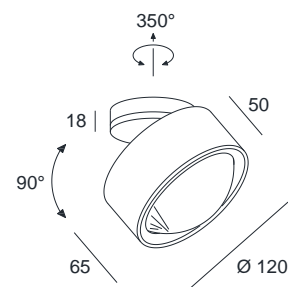

CLIPPO OPTIC

SPECIFICATIONS

MOUNTING		CEILING / WALL
POWER	[W]	10,5
LAMP		built-in LED
LUMINOUS FLUX*	[lm]	35-1240
LIGHT COLOUR	[K]	1800-3000
CRI		>90
BEAM ANGLE	[°]	35 (default)
AVERAGE LIFETIME	[h]	L80/B50.000
LUMINOUS EFFICACY	[lm/W]	118
POWER SUPPLY	[V] [A]	220-240V AC 50/60 Hz
LED-DRIVER		INCLUDED
DIMMING		PHASE DIM
THROUGH-WIRING		YES
MATERIAL		ALUMINUM
INGRESS PROTECTION		IP20
PROTECTION CLASS		I
NET WEIGHT	[kg]	0,83
GROSS WEIGHT	[kg]	0,86
COLOUR (HOUSING)		WHITE ~RAL9003
COLOUR (HOUSING)		BLACK ~RAL9005

LIGHT DISTRIBUTION

35°

*Luminous flux values are nominal LED data at a operating temperature of 25° C

OPTIONS / OPTIONAL ACCESSORIES

REFLECTOR	[°]	24 / 50
-----------	-----	---------

Colours

white

black

MOUNTING DIMENSIONS

FIXTURE DIMENSIONS

DLS LIGHTING

www.dlslighting.com

***DLS**
LIGHTING