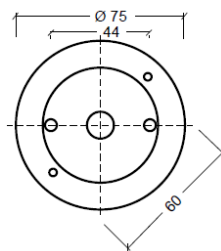

MOUNTING DIMENSIONS