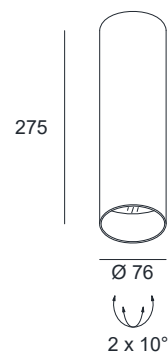

BALI

SPECIFICATIONS

MOUNTING		CEILING
POWER	[W]	1xGU10 LED
LAMP		NOT INCLUDED
LUMINOUS FLUX*	[lm]	-
LIGHT COLOUR	[K]	-
CRI		-
BEAM ANGLE	[°]	-
AVERAGE LIFETIME	[h]	-
LUMINOUS EFFICACY	[lm/W]	-
POWER SUPPLY	[V] [A]	220-240V AC 50/60 Hz
LED-DRIVER		-
DIMMING		SEE LAMP
THROUGH-WIRING		NO
MATERIAL		ALUMINUM
INGRESS PROTECTION		IP20
PROTECTION CLASS		I
NET WEIGHT	[kg]	0,68
GROSS WEIGHT	[kg]	0,70
COLOUR (HOUSING)		WHITE ~RAL9010
COLOUR (HOUSING)		BLACK ~RAL9004

LIGHT DISTRIBUTION (OSRAM LAMP)

36°

*Luminous flux values are nominal LED data at a operating temperature of 25° C

OPTIONS / OPTIONAL ACCESSORIES

ANTI GLARE RING GOLD

Colours

white/black

white/gold

black/black

black/gold

MOUNTING DIMENSIONS

FIXTURE DIMENSIONS

DLS LIGHTING

www.dslighting.com

*DLS
LIGHTING