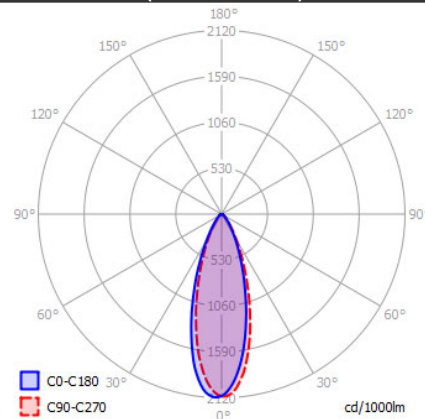

BALI

SPECIFICATIONS

MOUNTING		CEILING
POWER	[W]	1xGU10 LED
LAMP		NOT INCLUDED
LUMINOUS FLUX*	[lm]	-
LIGHT COLOUR	[K]	-
CRI		-
BEAM ANGLE	[°]	-
AVERAGE LIFETIME	[h]	-
LUMINOUS EFFICACY	[lm/W]	-
POWER SUPPLY	[V] [A]	220-240V AC 50/60 Hz
LED-DRIVER		-
DIMMING		SEE LAMP
THROUGH-WIRING		NO
MATERIAL		ALUMINUM
INGRESS PROTECTION		IP20
PROTECTION CLASS		I
NET WEIGHT	[kg]	0,68
GROSS WEIGHT	[kg]	0,70
COLOUR (HOUSING)		WHITE ~RAL9010
COLOUR (HOUSING)		BLACK ~RAL9004

LIGHT DISTRIBUTION (OSRAM LAMP)

36°

*Luminous flux values are nominal LED data at a operating temperature of 25° C

OPTIONS / OPTIONAL ACCESSORIES

ANTI GLARE RING GOLD

Colours

white/black

white/gold