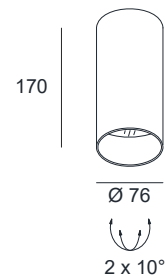

FIXTURE DIMENSIONS

DLS LIGHTING

www.dslighting.com

*DLS
LIGHTING