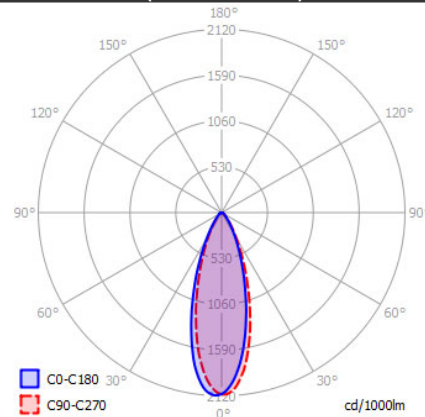

## SPECIFICATIONS

MOUNTING		CEILING
POWER	[W]	1xGU10 LED
LAMP		NOT INCLUDED
LUMINOUS FLUX*	[lm]	-
LIGHT COLOUR	[K]	-
CRI		-
BEAM ANGLE	[°]	-
AVERAGE LIFETIME	[h]	-
LUMINOUS EFFICACY	[lm/W]	-
POWER SUPPLY	[V] [A]	220-240V AC 50/60 Hz
LED-DRIVER		-
DIMMING		SEE LAMP
THROUGH-WIRING		NO
MATERIAL		ALUMINUM
INGRESS PROTECTION		IP20
PROTECTION CLASS		I
NET WEIGHT	[kg]	0,48
GROSS WEIGHT	[kg]	0,50
COLOUR (HOUSING)		WHITE ~RAL9010
COLOUR (HOUSING)		BLACK ~RAL9004

\*Luminous flux values are nominal LED data at a operating temperature of 25° C

## LIGHT DISTRIBUTION (OSRAM LAMP)

36°