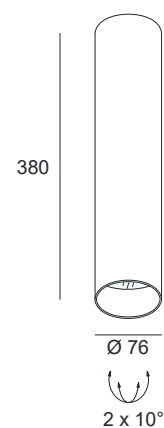

BALI L

SPECIFICATIONS

MOUNTING		CEILING
POWER	[W]	1xGU10 LED
LAMP		NOT INCLUDED
LUMINOUS FLUX*	[lm]	-
LIGHT COLOUR	[K]	-
CRI		-
BEAM ANGLE	[°]	-
AVERAGE LIFETIME	[h]	-
LUMINOUS EFFICACY	[lm/W]	-
POWER SUPPLY	[V] [A]	220-240V AC 50/60 Hz
LED-DRIVER		-
DIMMING		SEE LAMP
THROUGH-WIRING		NO
MATERIAL		ALUMINUM
INGRESS PROTECTION		IP20
PROTECTION CLASS		I
NET WEIGHT	[kg]	0,88
GROSS WEIGHT	[kg]	0,90
COLOUR (HOUSING)		WHITE ~RAL9010
COLOUR (HOUSING)		BLACK ~RAL9004

LIGHT DISTRIBUTION (OSRAM LAMP) 36°

*Luminous flux values are nominal LED data at a operating temperature of 25° C

OPTIONS / OPTIONAL ACCESSORIES

ANTI GLARE RING GOLD

Colours

white/black

white/gold

black/black

black/gold

MOUNTING DIMENSIONS

FIXTURE DIMENSIONS

DLS LIGHTING

www.dslighting.com

***DLS**
LIGHTING