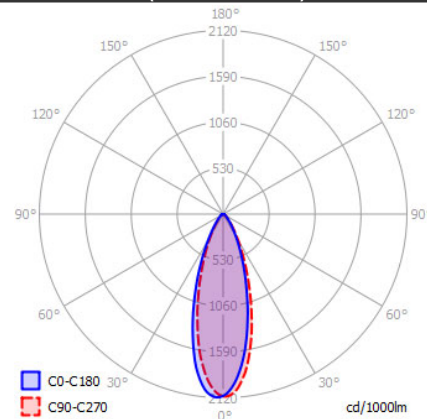

BALI L

SPECIFICATIONS

MOUNTING		CEILING
POWER	[W]	1xGU10 LED
LAMP		NOT INCLUDED
LUMINOUS FLUX*	[lm]	-
LIGHT COLOUR	[K]	-
CRI		-
BEAM ANGLE	[°]	-
AVERAGE LIFETIME	[h]	-
LUMINOUS EFFICACY	[lm/W]	-
POWER SUPPLY	[V] [A]	220-240V AC 50/60 Hz
LED-DRIVER		-
DIMMING		SEE LAMP
THROUGH-WIRING		NO
MATERIAL		ALUMINUM
INGRESS PROTECTION		IP20
PROTECTION CLASS		I
NET WEIGHT	[kg]	0,88
GROSS WEIGHT	[kg]	0,90
COLOUR (HOUSING)		WHITE ~RAL9010
COLOUR (HOUSING)		BLACK ~RAL9004

LIGHT DISTRIBUTION (OSRAM LAMP) 36°

*Luminous flux values are nominal LED data at a operating temperature of 25° C

OPTIONS / OPTIONAL ACCESSORIES

ANTI GLARE RING GOLD

Colours

white/black

white/gold

black/black