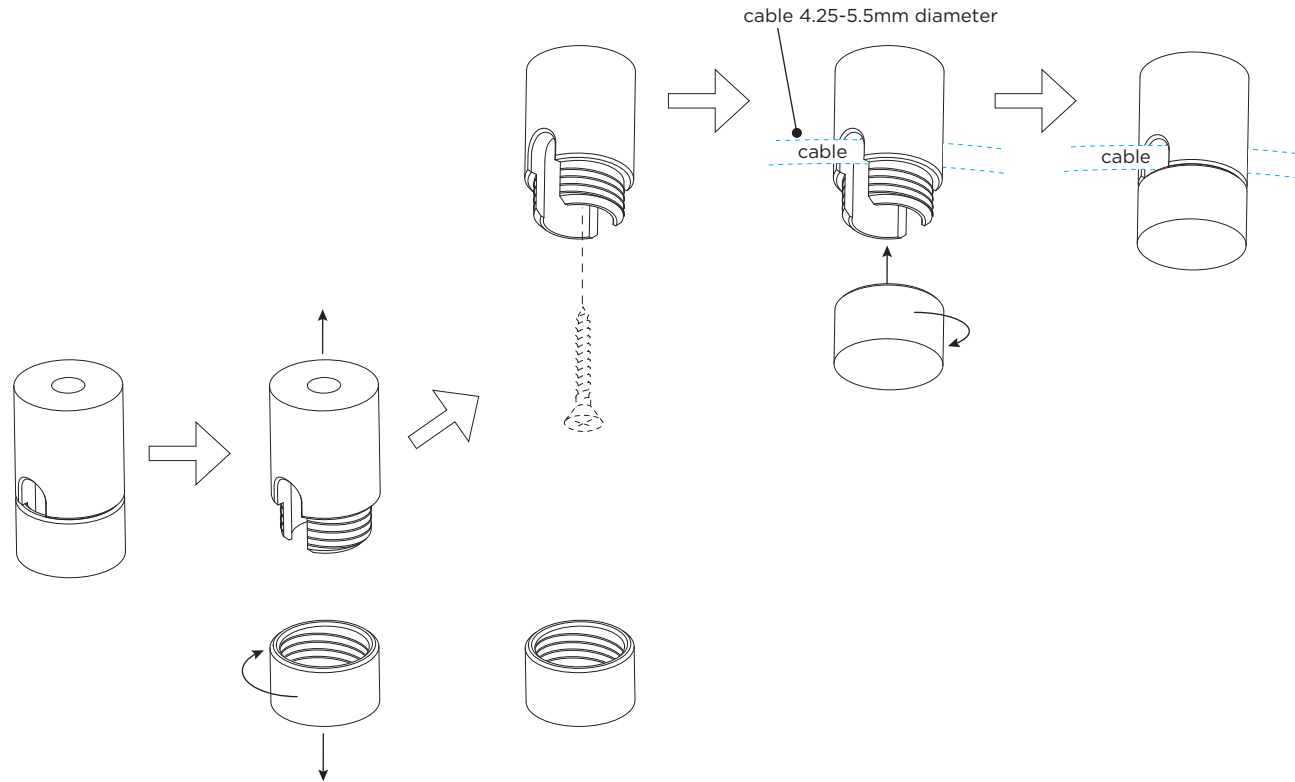

CABLE WALL-CEILING BRACKET

INSTALLATION INSTRUCTIONS | JUNE 2021

DIMENSIONS

CABLE WALL
CEILING BRACKET
for cable 4.25-5.5mm diameter