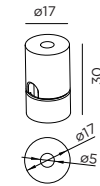

CABLE WALL-CEILING BRACKET

INSTALLATION INSTRUCTIONS | JUNE 2021

DIMENSIONS

CABLE WALL
CEILING BRACKET
for cable 4.25-5.5mm diameter